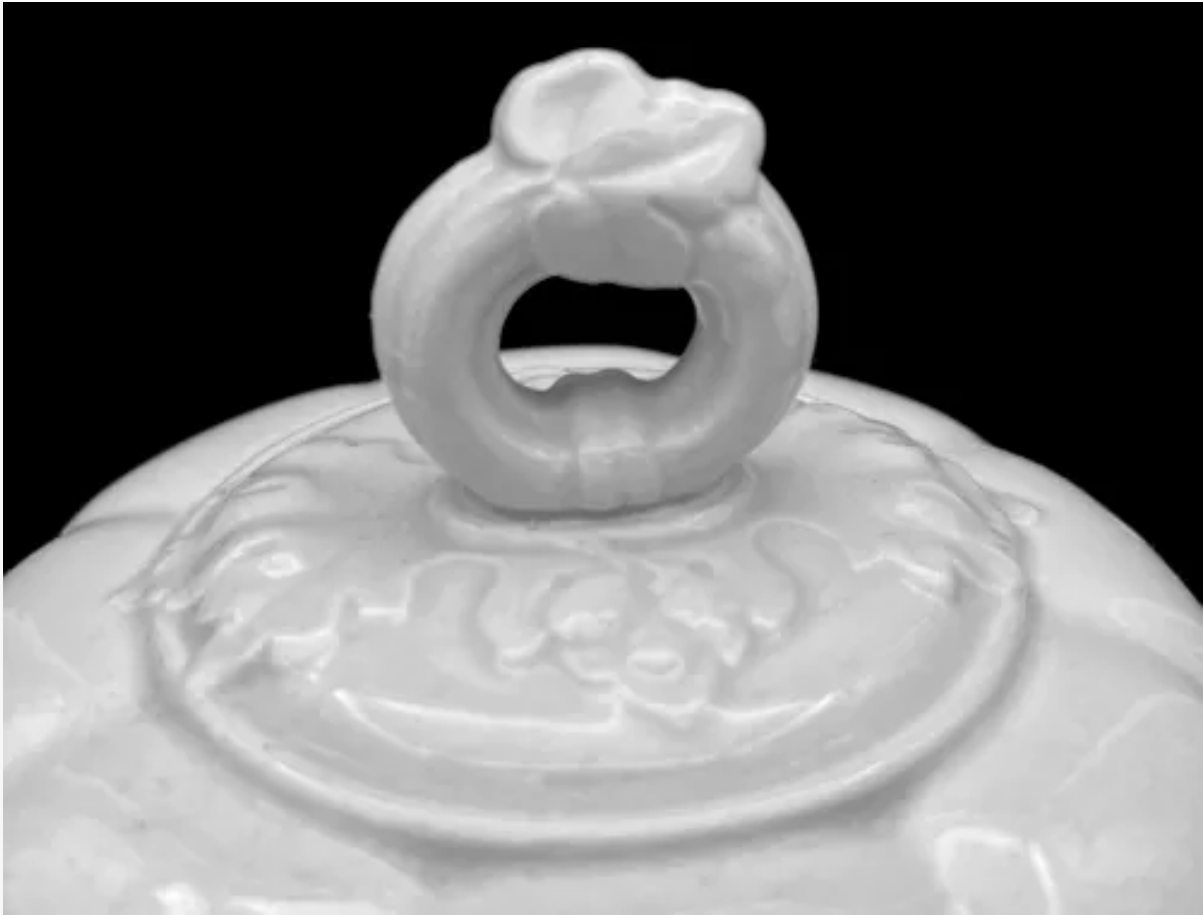

## **Potter Name**

[Holland & Green \(Late Harvey\)](#)

## **Photo Type**

Finial - Photo

## **Item**

Butter Dish with Base, Lid and Insert

## **Parent Image**

[Havelock Shape | Holland & Green \(Late Harvey\) | Butter Dish with Base, Lid,  
and Insert | Item | 001](#)

[Enlarge Image](#)