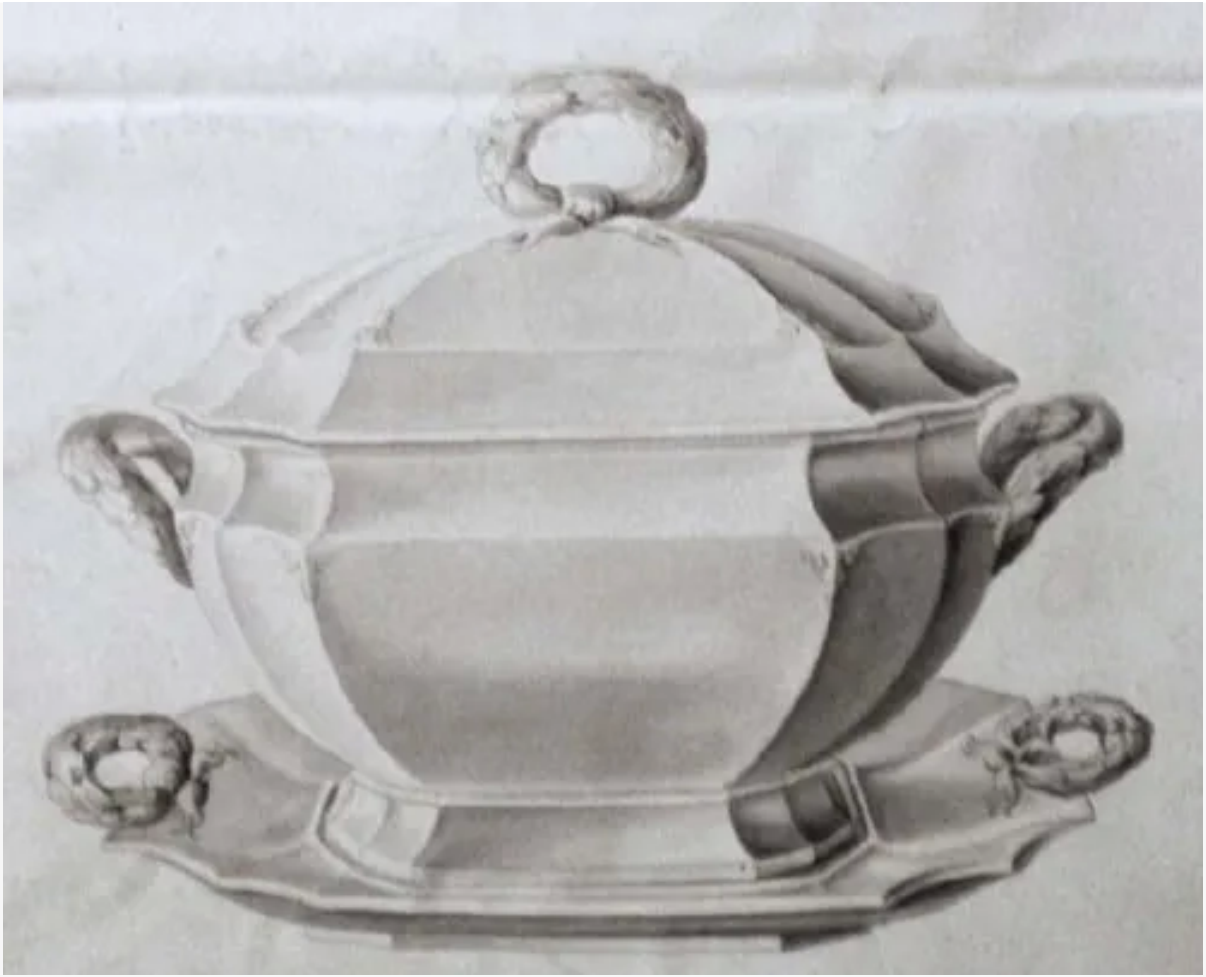

[Enlarge Image](#)