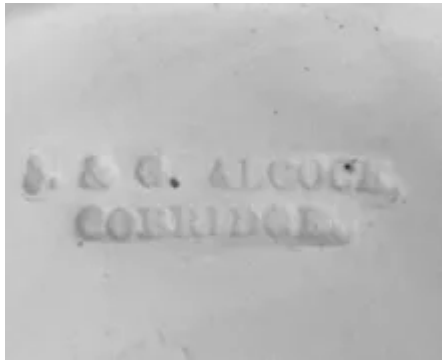

Gothic | J. & G. Alcock | Reticulated Basket Underplate | Item | 001

Shape Name

[Gothic](#)

Potter Name

[Alcock, J. & G.](#)

Photo Type

Item - Photo

Item

Basket - Reticulated Underplate

Parent Image

[Gothic | J. & G. Alcock | Reticulated Basket with Underplate | Item | 001](#)

[Enlarge Image](#)

Associated Images

**Gothic | J. & G. Alcock |
Reticulated Basket Underplate |
Mark | 002**