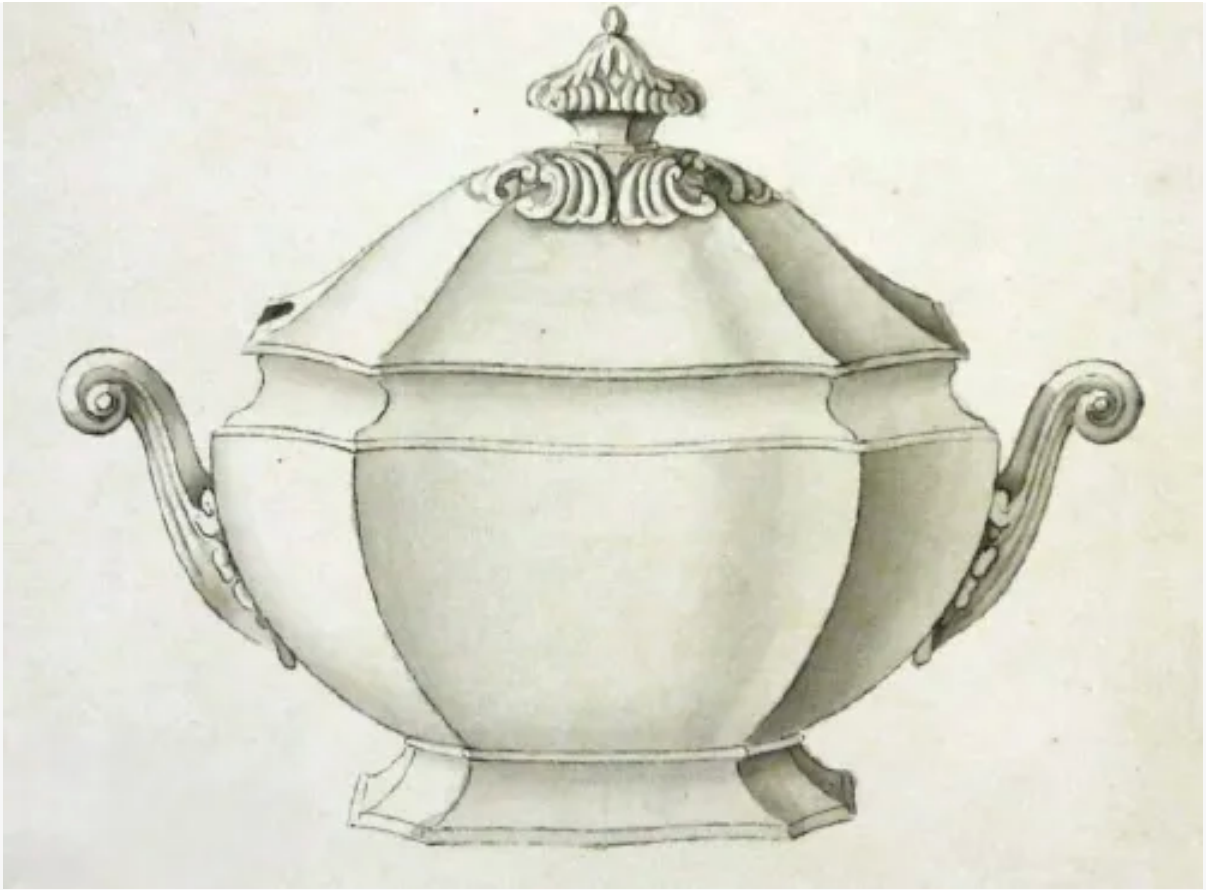

Gothic | George Phillips | Sauce or Soup Tureen Base and Lid | KewDrw | 002

Shape Name

[Gothic](#)

Potter Name

[Phillips, George](#)

Photo Type

Kew - Drawing

Item

Sauce or Soup Tureen Base and Lid

Parent Image

[Gothic | George Phillips | Sauce or Soup Tureen Base and Lid | KewPage | 003](#)

Kew Registration

[28669](#)

[Enlarge Image](#)