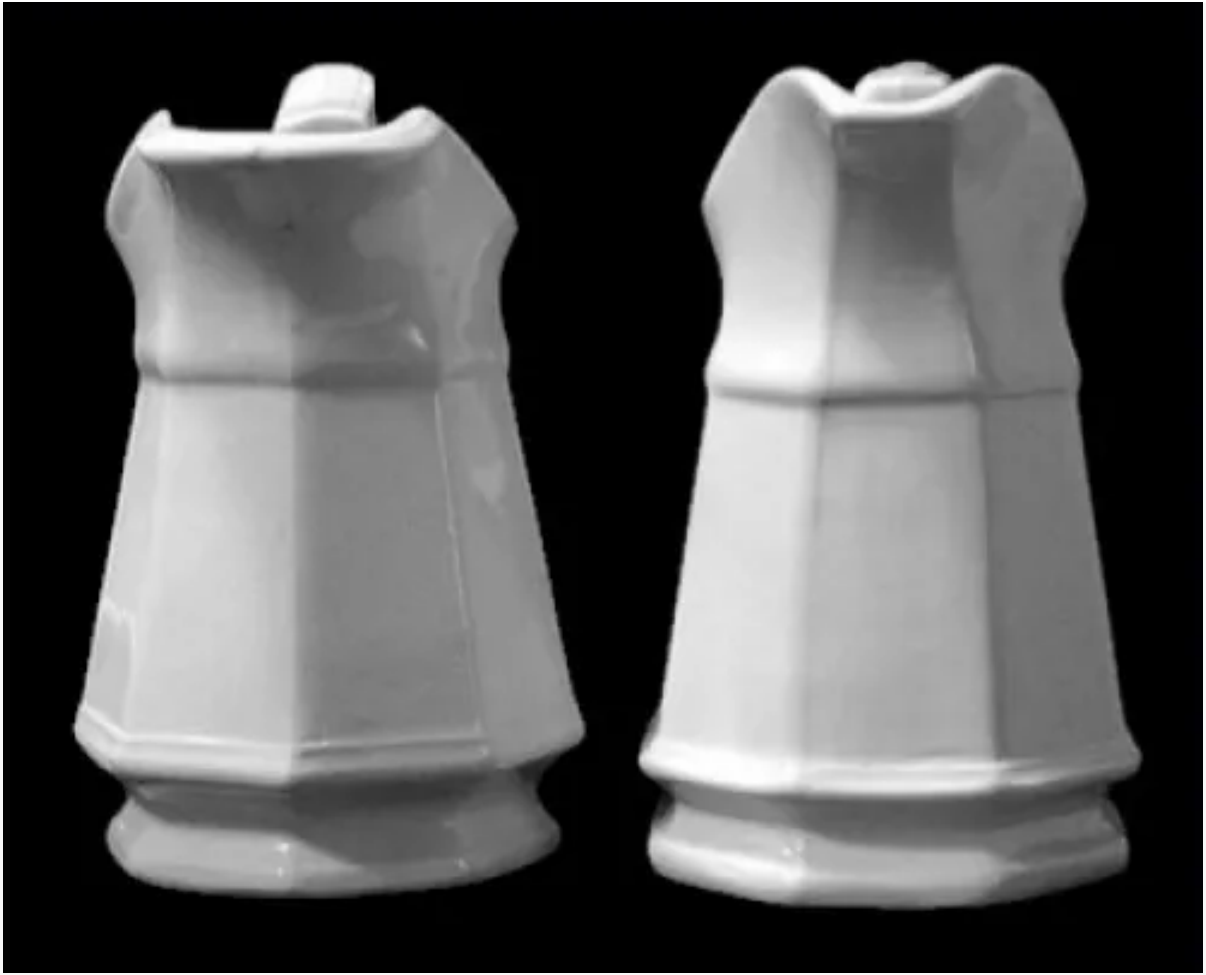

Gothic | Davenport (& Co.) | Creamer or Cream Pitcher | Collection | 002

Shape Name

[Gothic](#)

Potter Name

[Davenport \(& Co.\)](#)

Photo Type

Collection - Photo

Item

Creamer or Cream Pitcher

Parent Image

[Gothic | Davenport \(& Co.\) | Creamer or Cream Pitcher | Collection | 001](#)

[Enlarge Image](#)