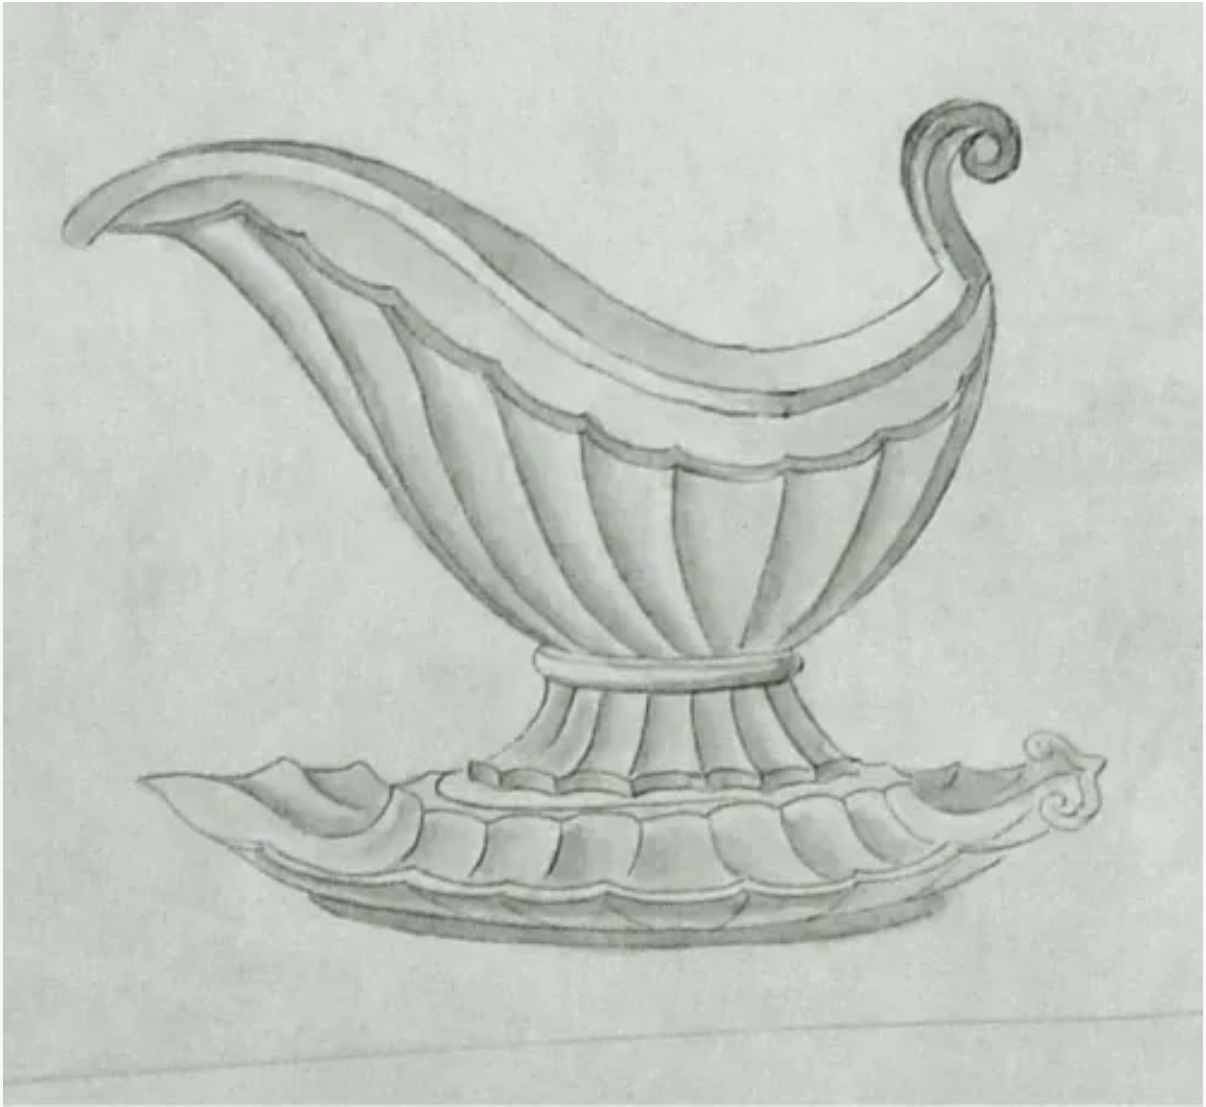

Fluted Double Swirl | James Edwards | Gravy Boat and Underplate | KewDrw | 001

Shape Name

[Fluted Double Swirl](#)

Potter Name

[Edwards, James](#)

Photo Type

Kew - Drawing

Item

Gravy Boat and Underplate

Parent Image

[Fluted Double Swirl | James Edwards | Gravy Boat and Underplate | KewPage | 002](#)

Kew Registration

[1266](#)

[Enlarge Image](#)