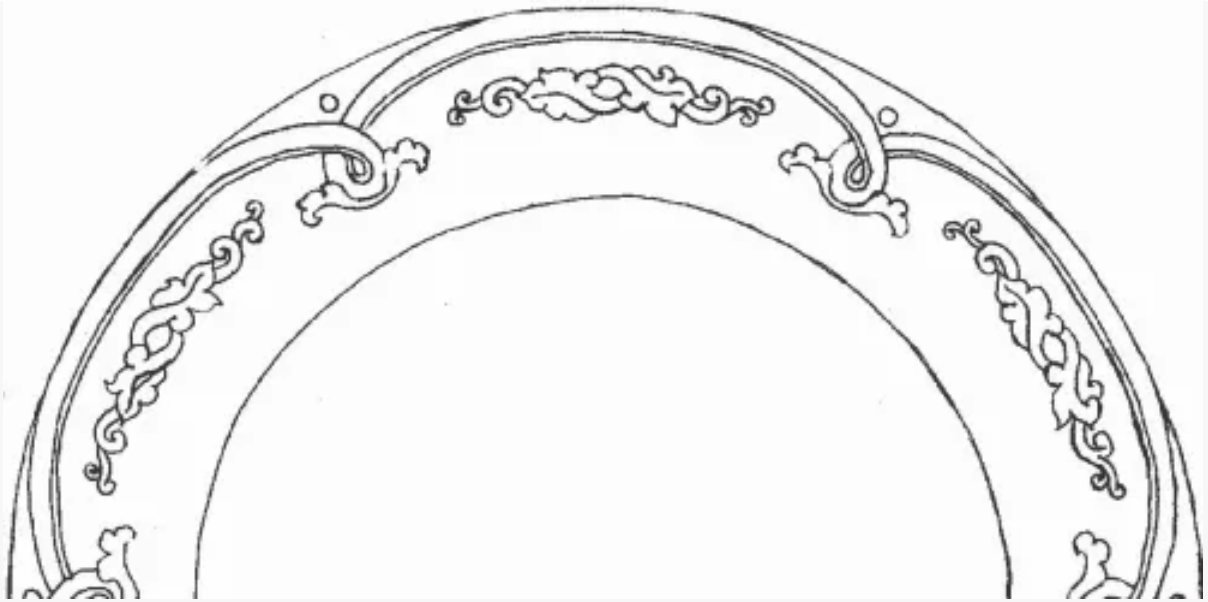

## **Photo Type**

Embossing - Drawing

## **Item**

Plate - Various Sizes 4" to 10"

## **Notes**

Plate Edge

## **Parent Image**

[Erie Shape \(Sharon Arch\) | J. Wedgwood | Plate | Item | 002](#)

[Enlarge Image](#)