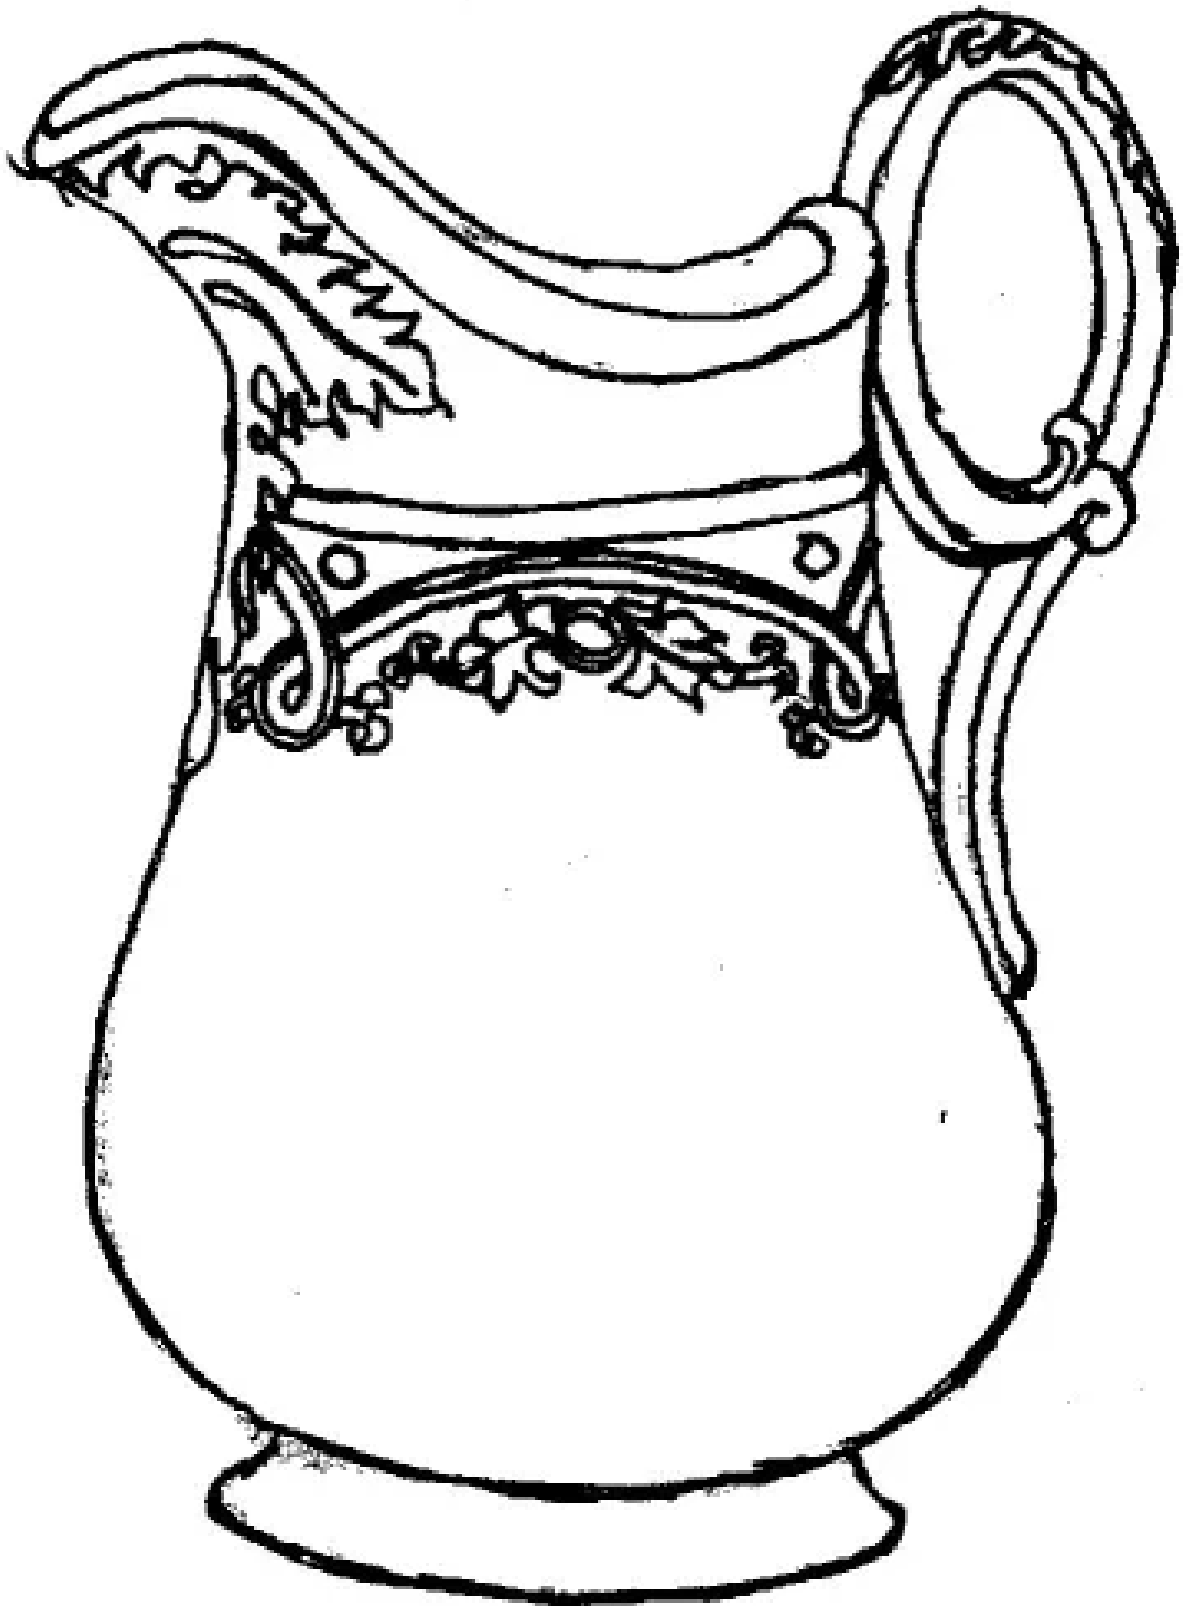

Erie Shape (Sharon Arch) | J. Wedgwood | Table Pitcher | ItemDraw | 003

Shape Name

[Erie Shape \(Sharon Arch\)](#)

Potter Name

[Wedgwood, J.](#)

Photo Type

Item - Drawing

Item

Pitcher - Table - Various Sizes

Parent Image

[Erie Shape \(Sharon Arch\) | J. Wedgwood | Creamer or Cream Pitcher | Item | 002](#)

[Enlarge Image](#)

Associated Images

**Erie Shape (Sharon Arch) | J.
Wedgwood | Table Pitcher |
MarkDrw | 001**