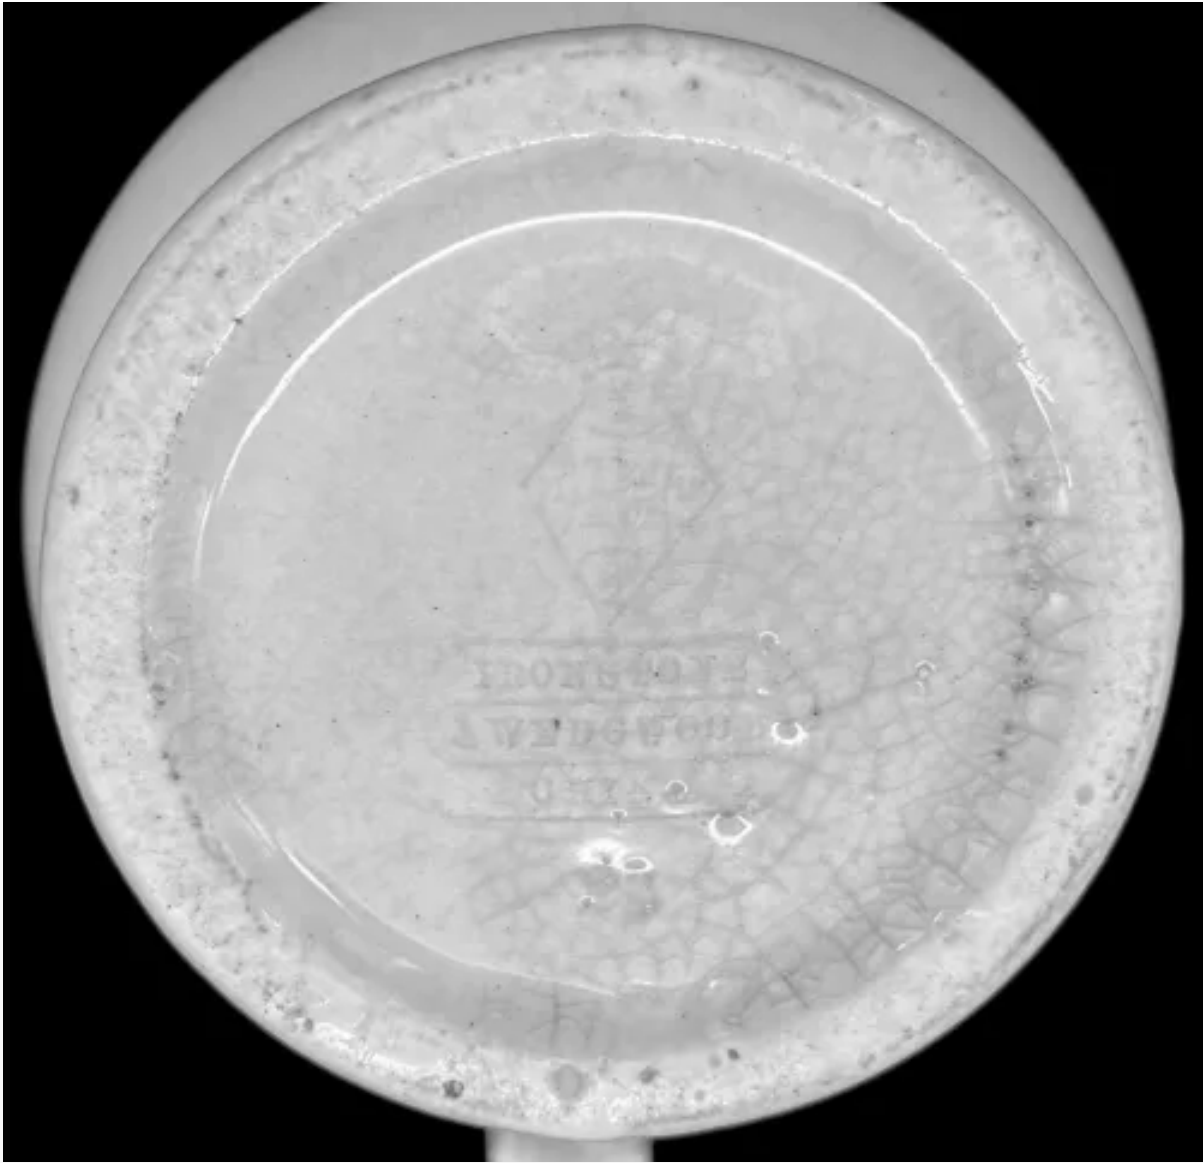

[Enlarge Image](#)