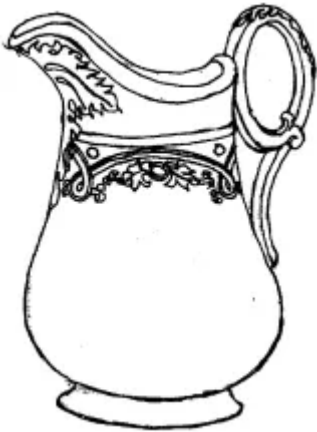

Erie Shape (Sharon Arch) | J. Wedgwood | Creamer or Cream Pitcher | Item | 002

Shape Name

[Erie Shape \(Sharon Arch\)](#)

Potter Name

[Wedgwood, J.](#)

Photo Type

Item - Photo

Item

Creamer or Cream Pitcher

Parent Image

[Erie Shape \(Sharon Arch\) | Unspecified | Creamer or Cream Pitcher | Item |
001](#)

Kew Registration

[139714](#)

[Enlarge Image](#)

Associated Images

**Erie Shape (Sharon Arch) | J.
Wedgwood | Table Pitcher |
ItemDrw | 003**