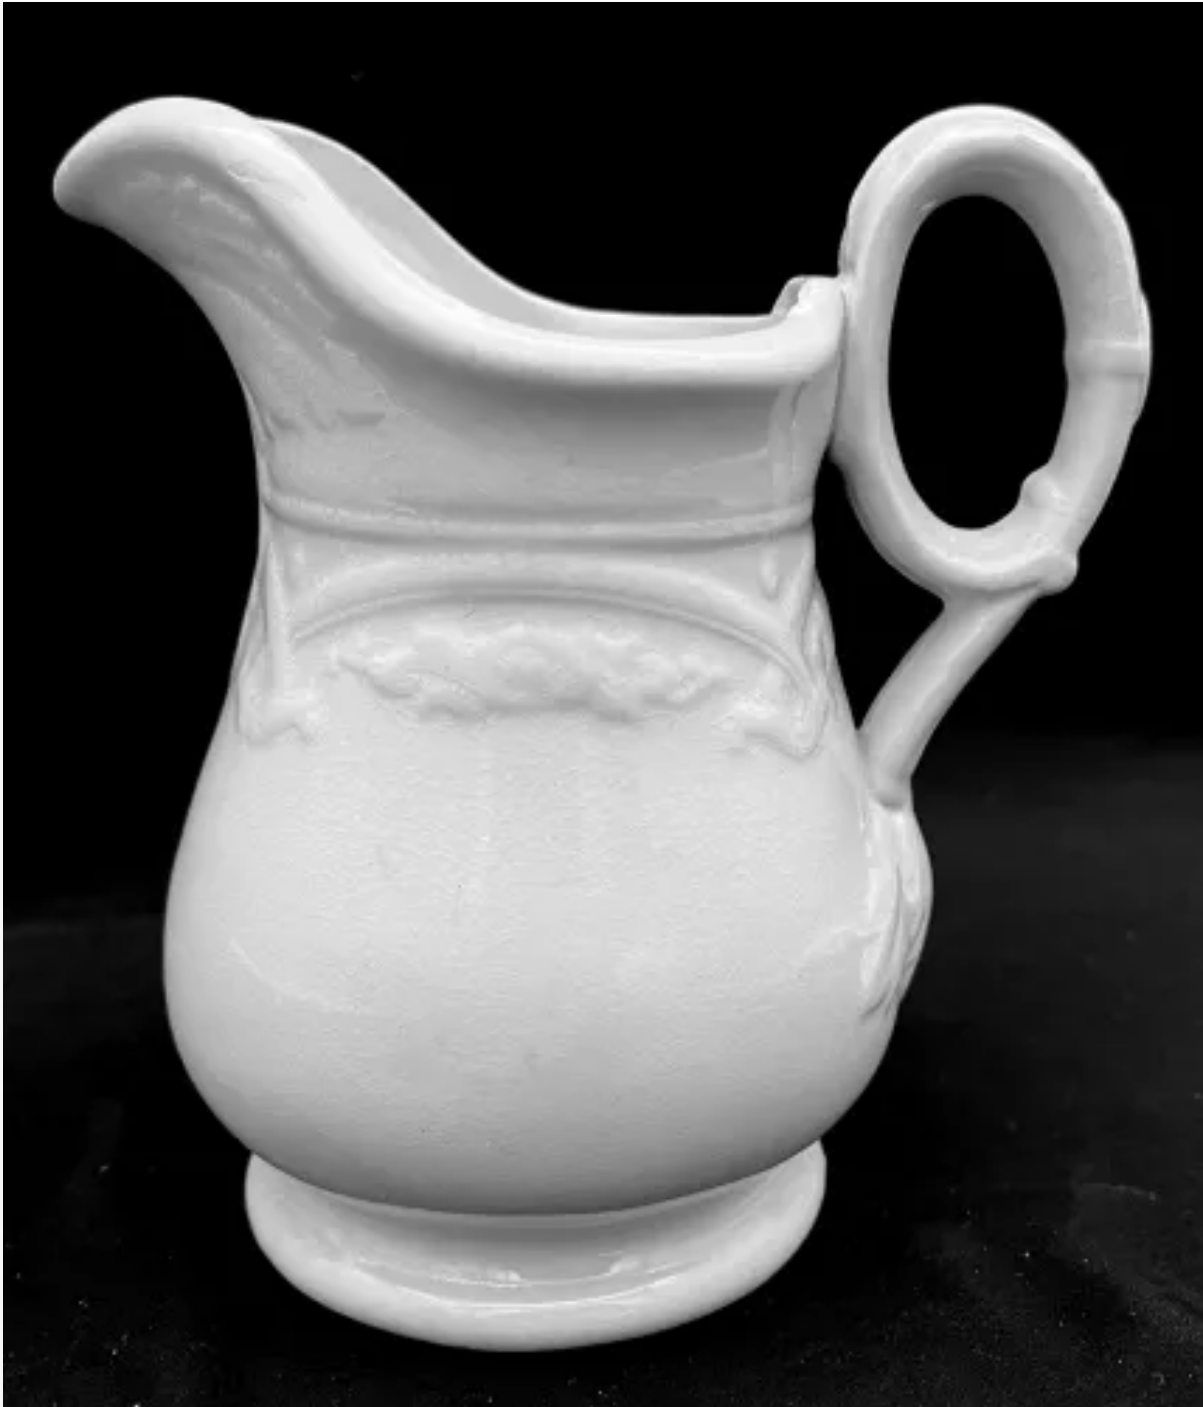

Erie Shape (Sharon Arch) | J. Wedgwood | Creamer or Cream Pitcher | Item | 002

Shape Name

[Erie Shape \(Sharon Arch\)](#)

Potter Name

[Wedgwood, J.](#)

Photo Type

Item - Photo

Item

Creamer or Cream Pitcher

Parent Image

[Erie Shape \(Sharon Arch\) | Unspecified | Creamer or Cream Pitcher | Item |
001](#)

Kew Registration

[139714](#)

[Enlarge Image](#)

Associated Images

**Erie Shape (Sharon Arch) | J.
Wedgwood | Table Pitcher |
ItemDrw | 003**