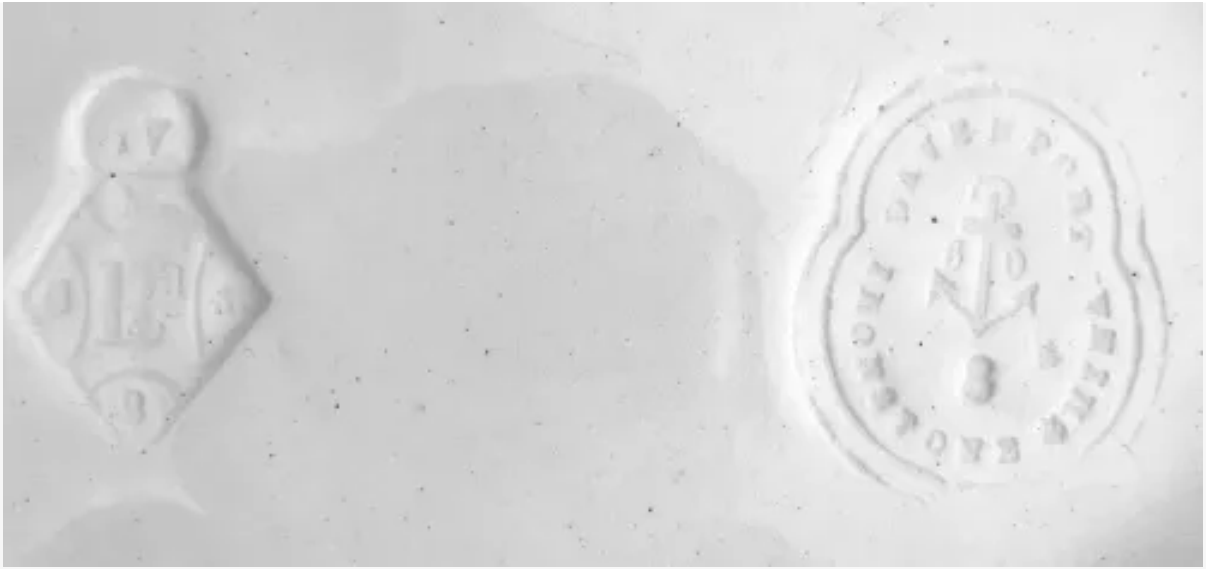

Erie Shape (Sharon Arch) | Davenport (& Co.) | Relish Dish | Mark | 001

Shape Name

[Erie Shape \(Sharon Arch\)](#)

Potter Name

[Davenport \(& Co.\)](#)

Photo Type

Mark - Photo

Item

Relish Dish

Parent Image

[Erie Shape \(Sharon Arch\) | Davenport \(& Co.\) | Relish Dish | Item | 002](#)

[Enlarge Image](#)