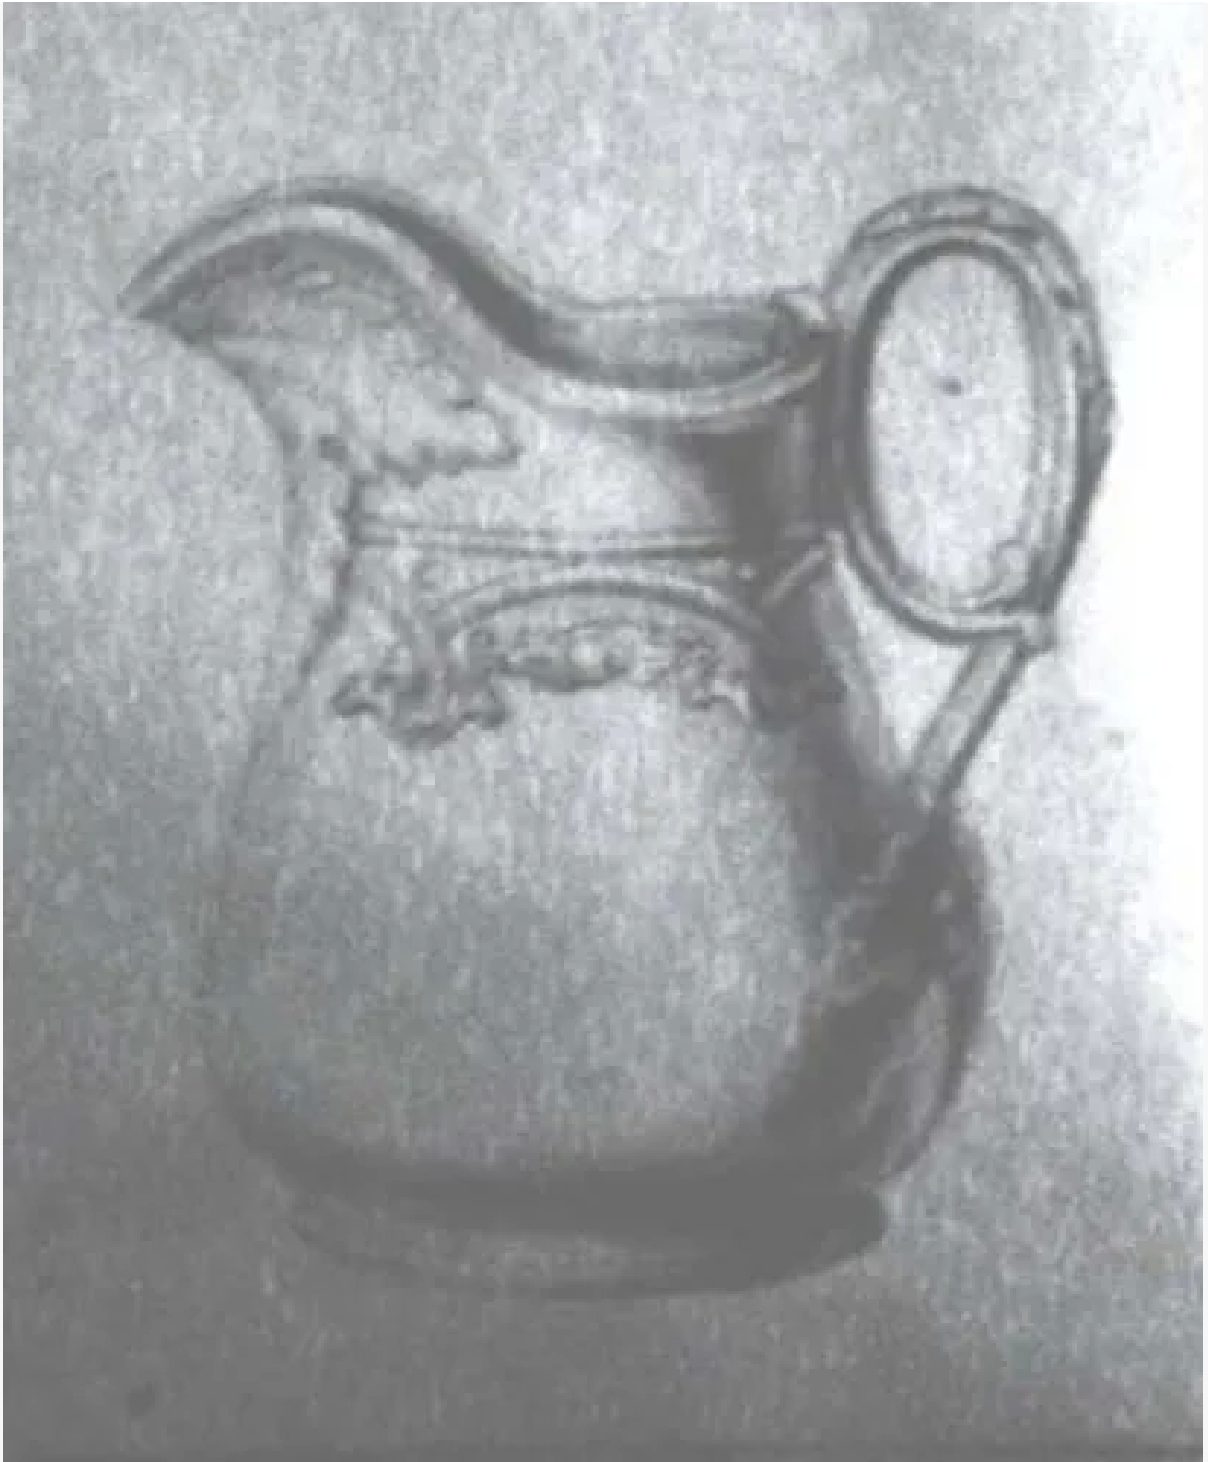

Erie Shape (Sharon Arch) | Davenport (& Co.) | Creamer or Cream Pitcher | KewDrw | 001

Shape Name

[Erie Shape \(Sharon Arch\)](#)

Potter Name

[Davenport \(& Co.\)](#)

Photo Type

Kew - Drawing

Item

Creamer or Cream Pitcher

Parent Image

[Erie Shape \(Sharon Arch\) | Davenport \(& Co.\) | Teapot or Coffee Pot Base and
Lid | KewPage | 002](#)

Kew Registration

[139714](#)

[Enlarge Image](#)