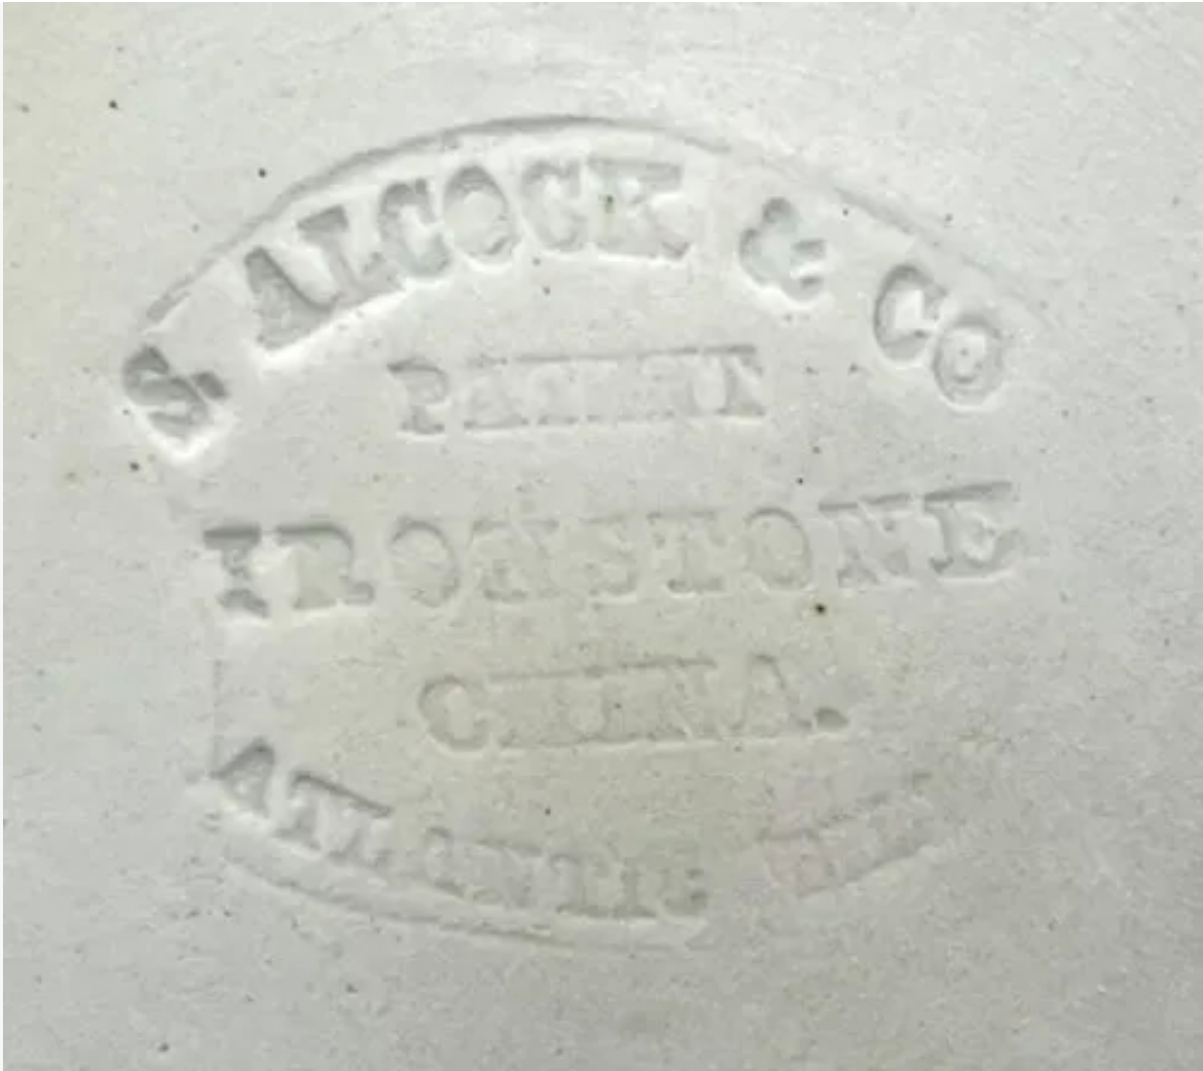

Atlantic Shape | Samuel Alcock & Co. | Sugar Bowl Base | Mark | 002

Shape Name

[Atlantic Shape](#)

Potter Name

[Alcock, Samuel & Co.](#)

Photo Type

Mark - Photo

Item

Sugar Bowl Base

Parent Image

[Atlantic Shape | Samuel Alcock & Co. | Sugar Bowl Base | Item | 001](#)

[Enlarge Image](#)