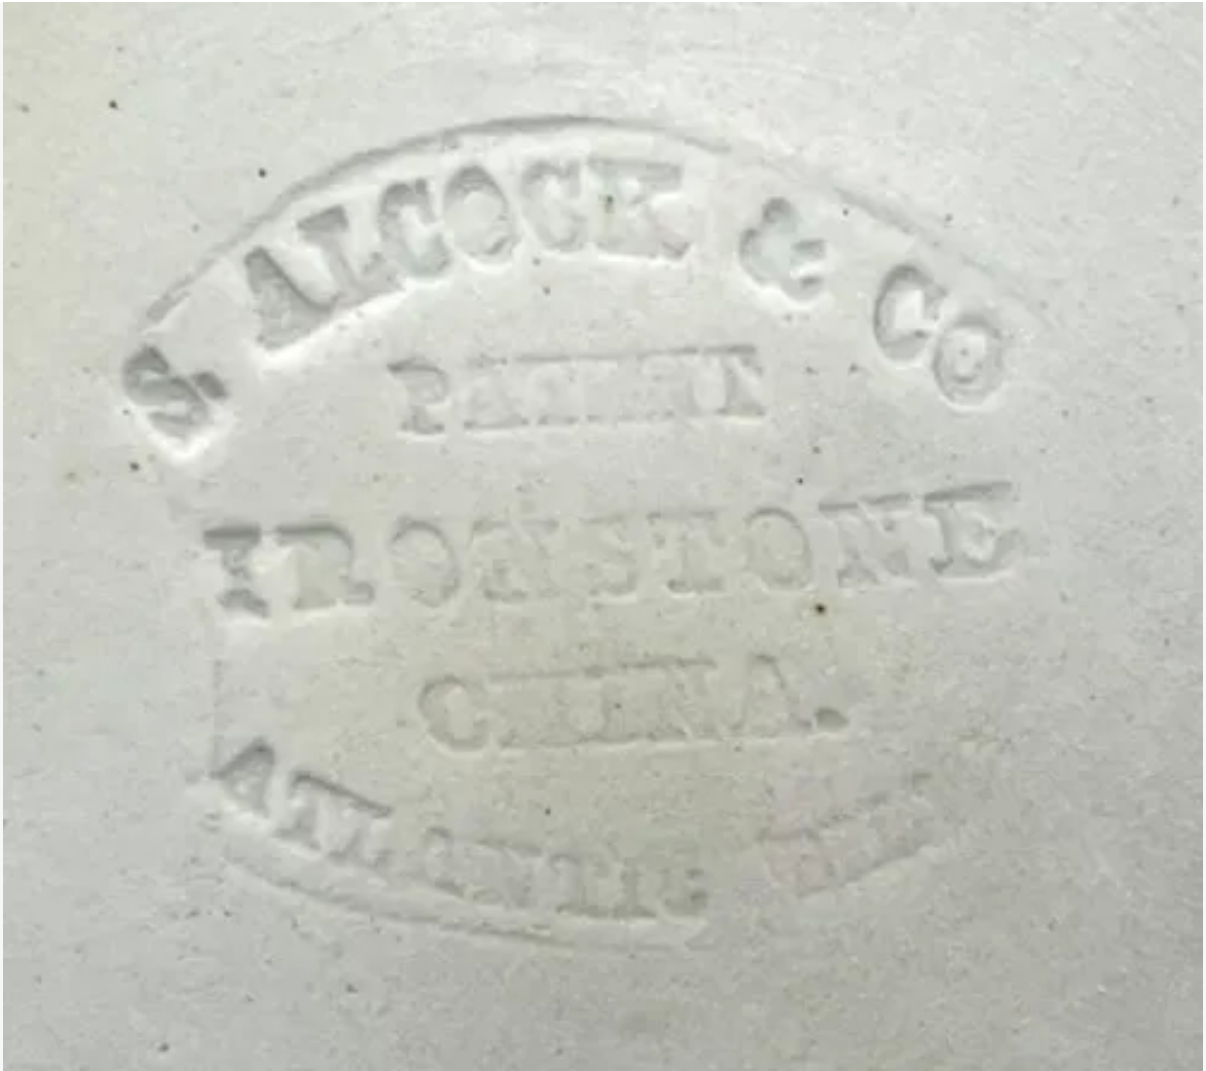

Atlantic Shape | Samuel Alcock & Co. | Sauce or Soup Tureen Base and Lid | Mark | 003

Shape Name

[Atlantic Shape](#)

Potter Name

[Alcock, Samuel & Co.](#)

Photo Type

Mark - Photo

Item

Sauce or Soup Tureen Base and Lid

Parent Image

[Atlantic Shape | Samuel Alcock & Co. | Sauce or Soup Tureen Base and Lid |](#)

[Item | 001](#)

[Enlarge Image](#)