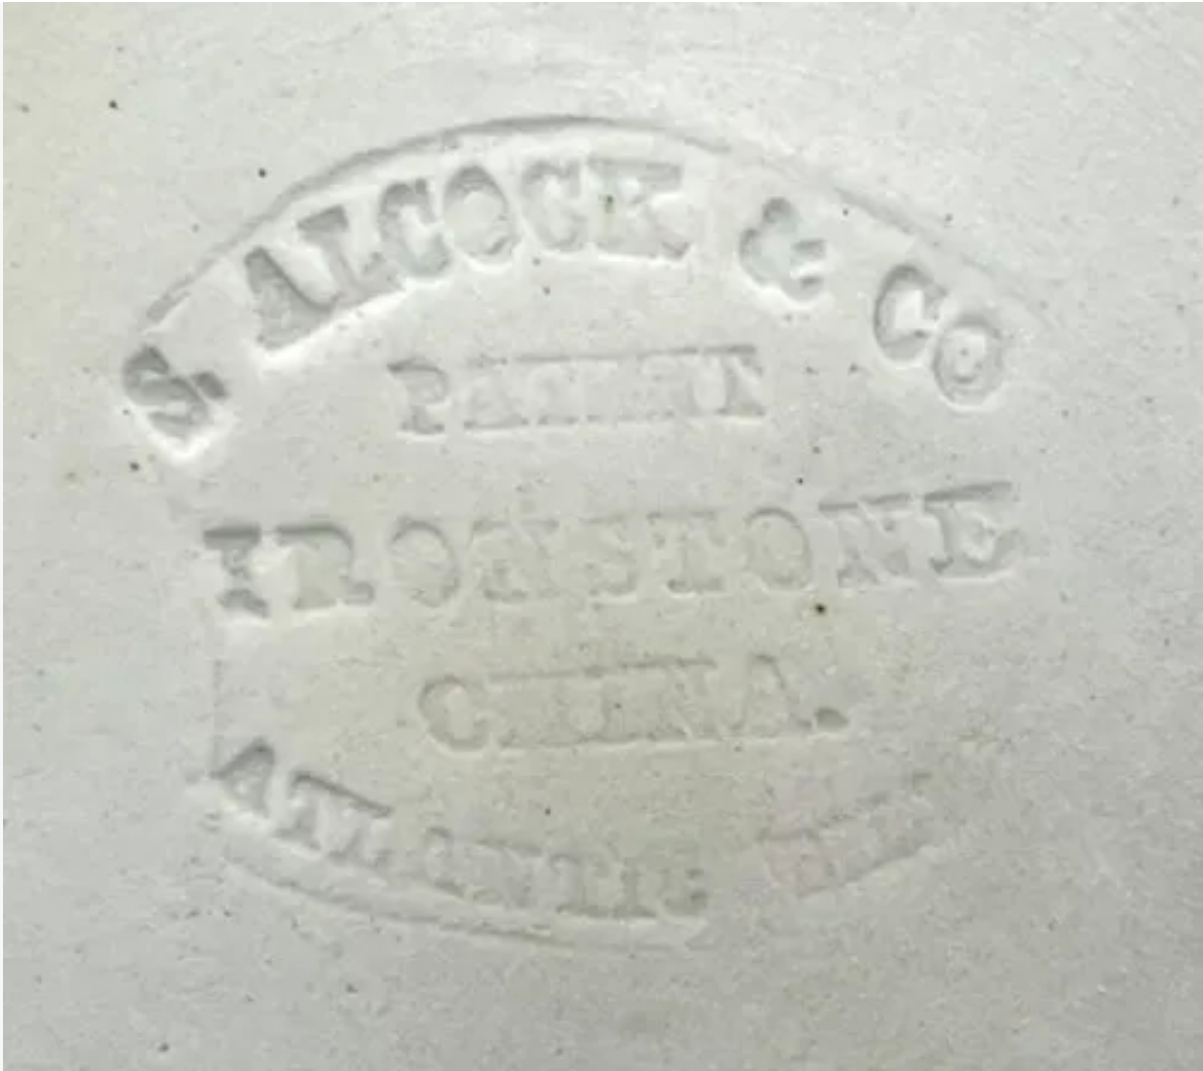

Atlantic Shape | Samuel Alcock & Co. | Platter | Mark | 002

Shape Name

[Atlantic Shape](#)

Potter Name

[Alcock, Samuel & Co.](#)

Photo Type

Mark - Photo

Item

Platter - Various Sizes

Parent Image

[Atlantic Shape | Samuel Alcock & Co. | Platter | Item | 003](#)

[Enlarge Image](#)