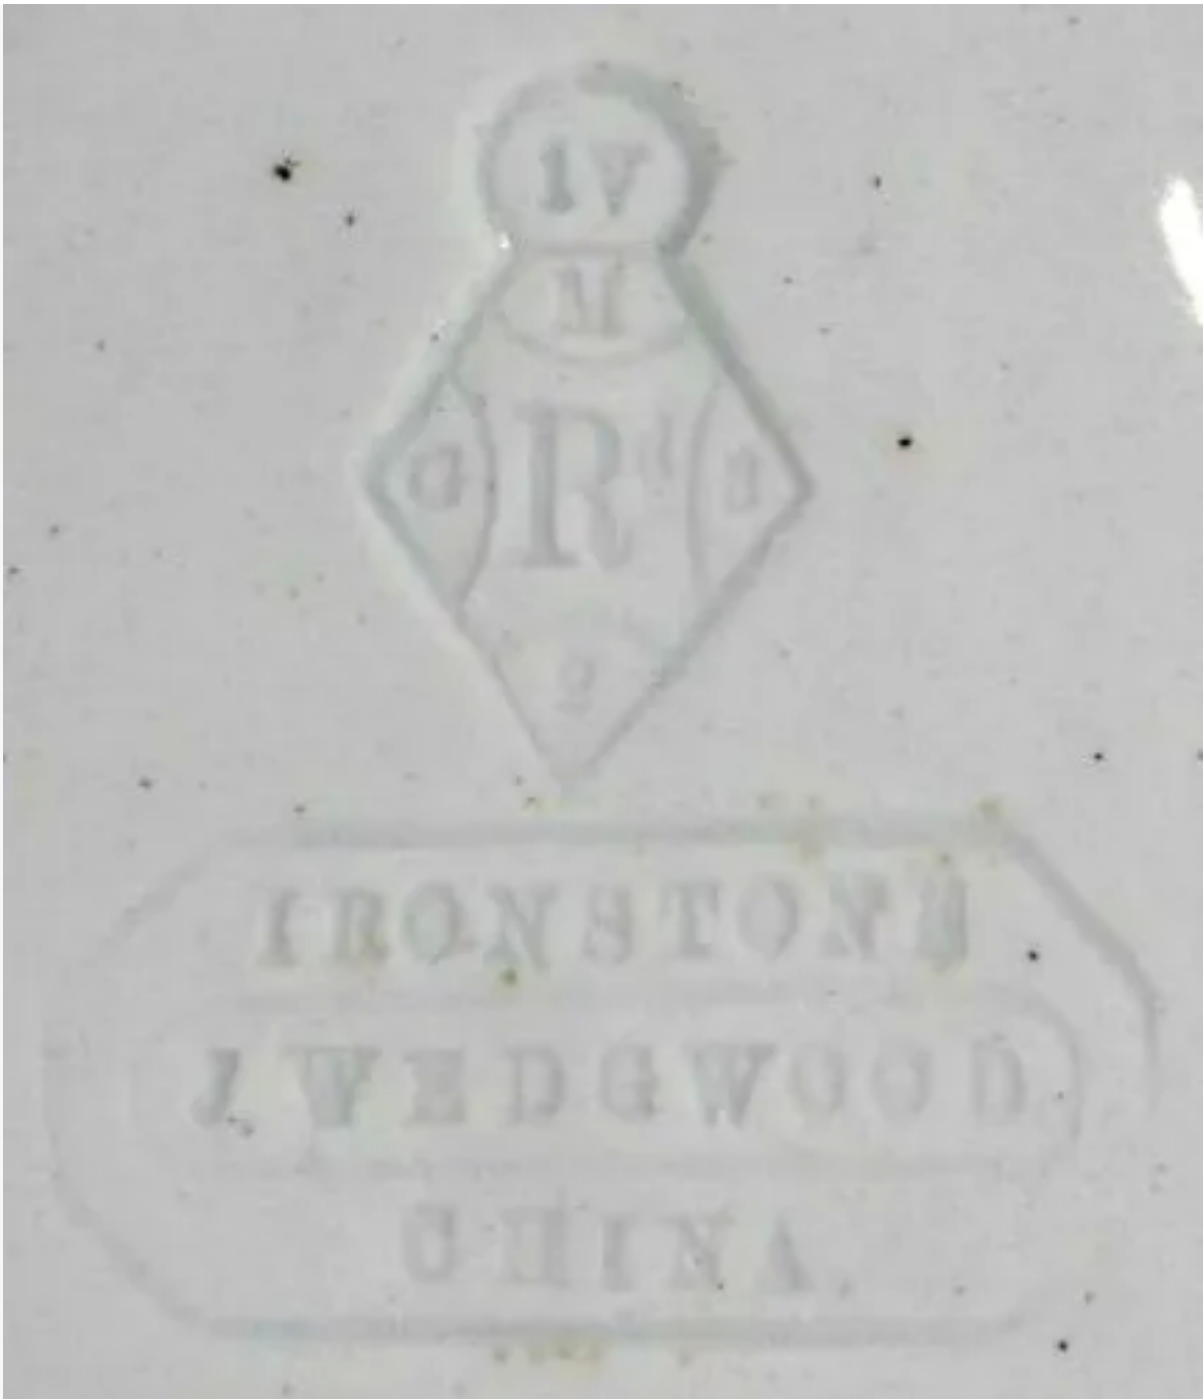

Atlantic Shape (Fig Cousin) | J. Wedgwood | Relish Dish | Mark | 001

Shape Name

Atlantic Shape (Fig Cousin)

Potter Name

Wedgwood, J.

Photo Type

Mark - Photo

Item

Relish Dish

Parent Image

Atlantic Shape (Fig Cousin) | J. Wedgwood | Relish Dish | Item | 002

[Enlarge Image](#)