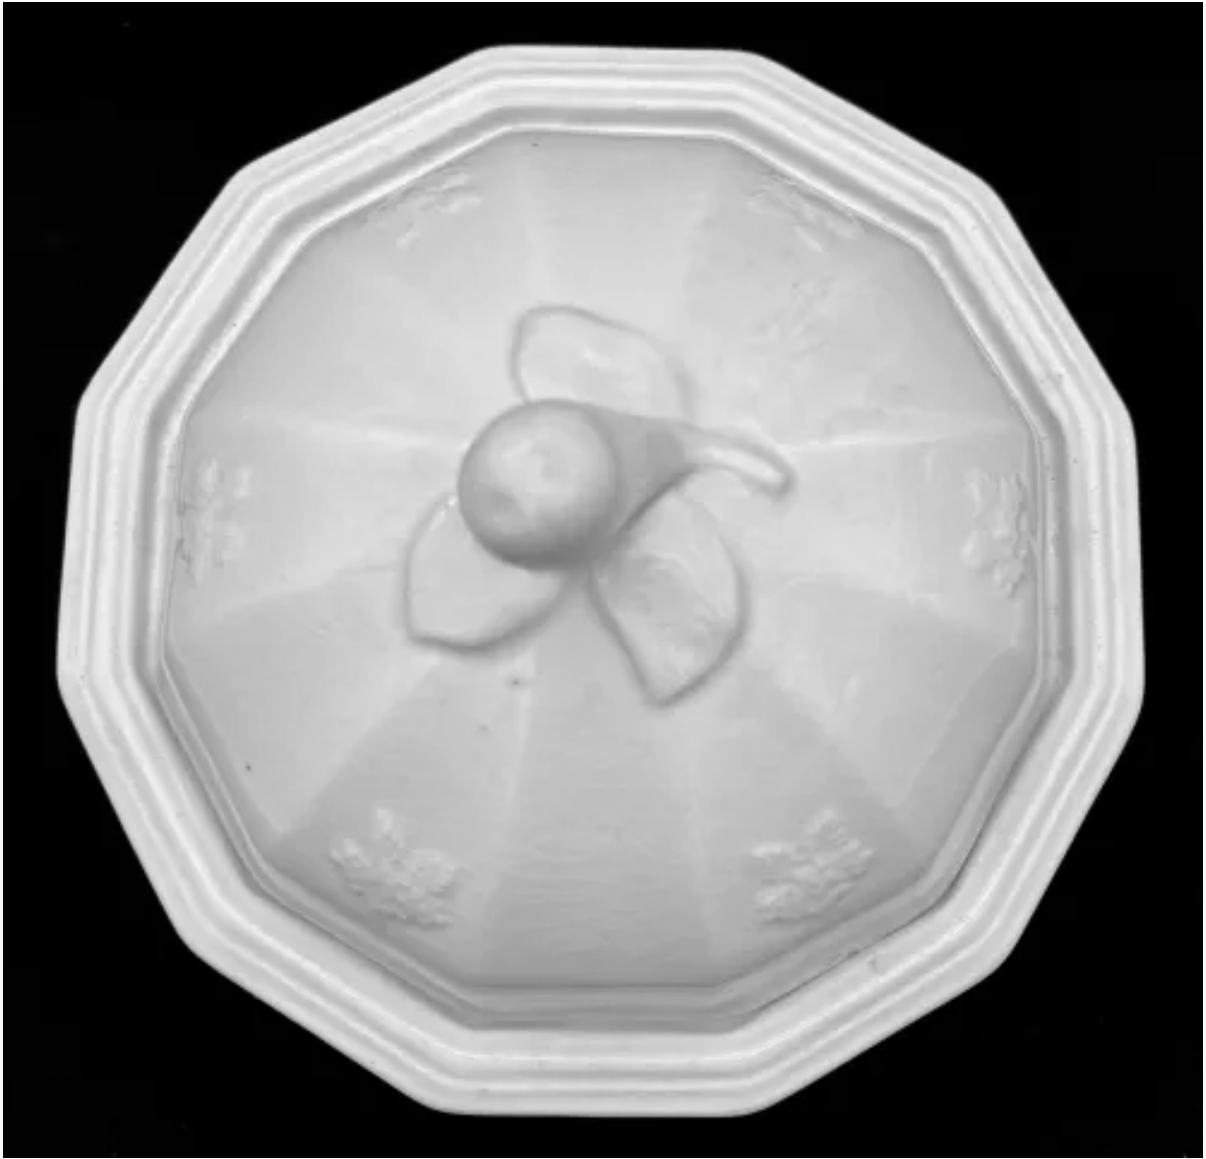

Arched Forget-Me-Not | Elsmore & Forster | Butter Dish with Lid | Finial | 002

Shape Name

[Arched Forget-Me-Not](#)

Potter Name

[Elsmore & Forster](#)

Photo Type

Finial - Photo

Item

Butter Dish with Lid

Parent Image

[Arched Forget-Me-Not | Elsmore & Forster | Butter Dish with Lid | Item | 001](#)

[Enlarge Image](#)