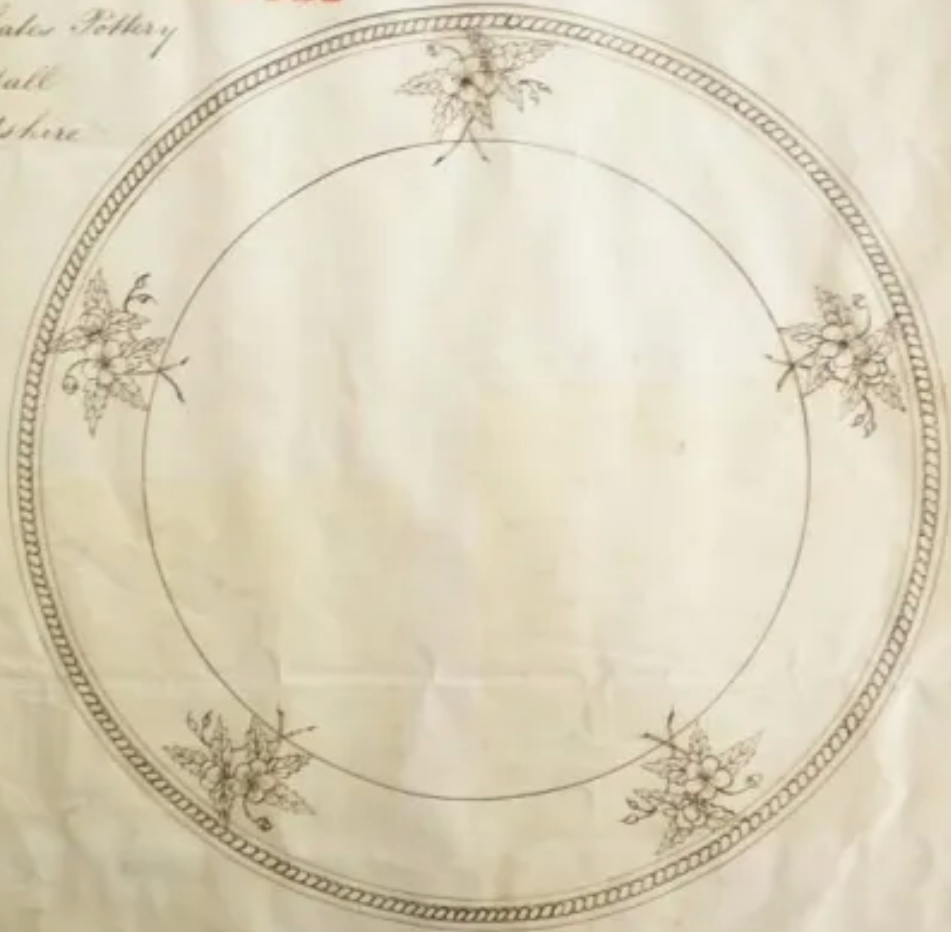

Washington Shape | John Meir & Son | Plate | KewItem | 001

Shape Name

[Washington Shape](#)

Potter Name

[Meir, John \(I. or J.\) & Son](#)

Photo Type

Kew - Item

Item

Plate - Various Sizes 4" to 10"

Parent Image

[Washington Shape | John Meir & Son | Plate | Item | 002](#)

Ornamental
Class 4.

John Meir and Son **168132**
Gran Gables Pottery
Tunstall
Staffordshire

[Enlarge Image](#)