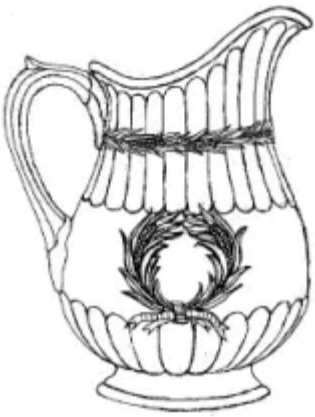

Victory Shape (Laurel Wreath) | Elsmore & Forster | Table Pitcher | Collection | 001

Shape Name

Victory Shape (Laurel Wreath)

Potter Name

Elsmore & Forster

Photo Type

Collection - Photo

Item

Pitcher - Table - Various Sizes

Kew Registration

207201

[Enlarge Image](#)

Associated Images

**Victory Shape (Laurel Wreath) |
Unspecified | Table Pitcher |
ItemDraw | 001**