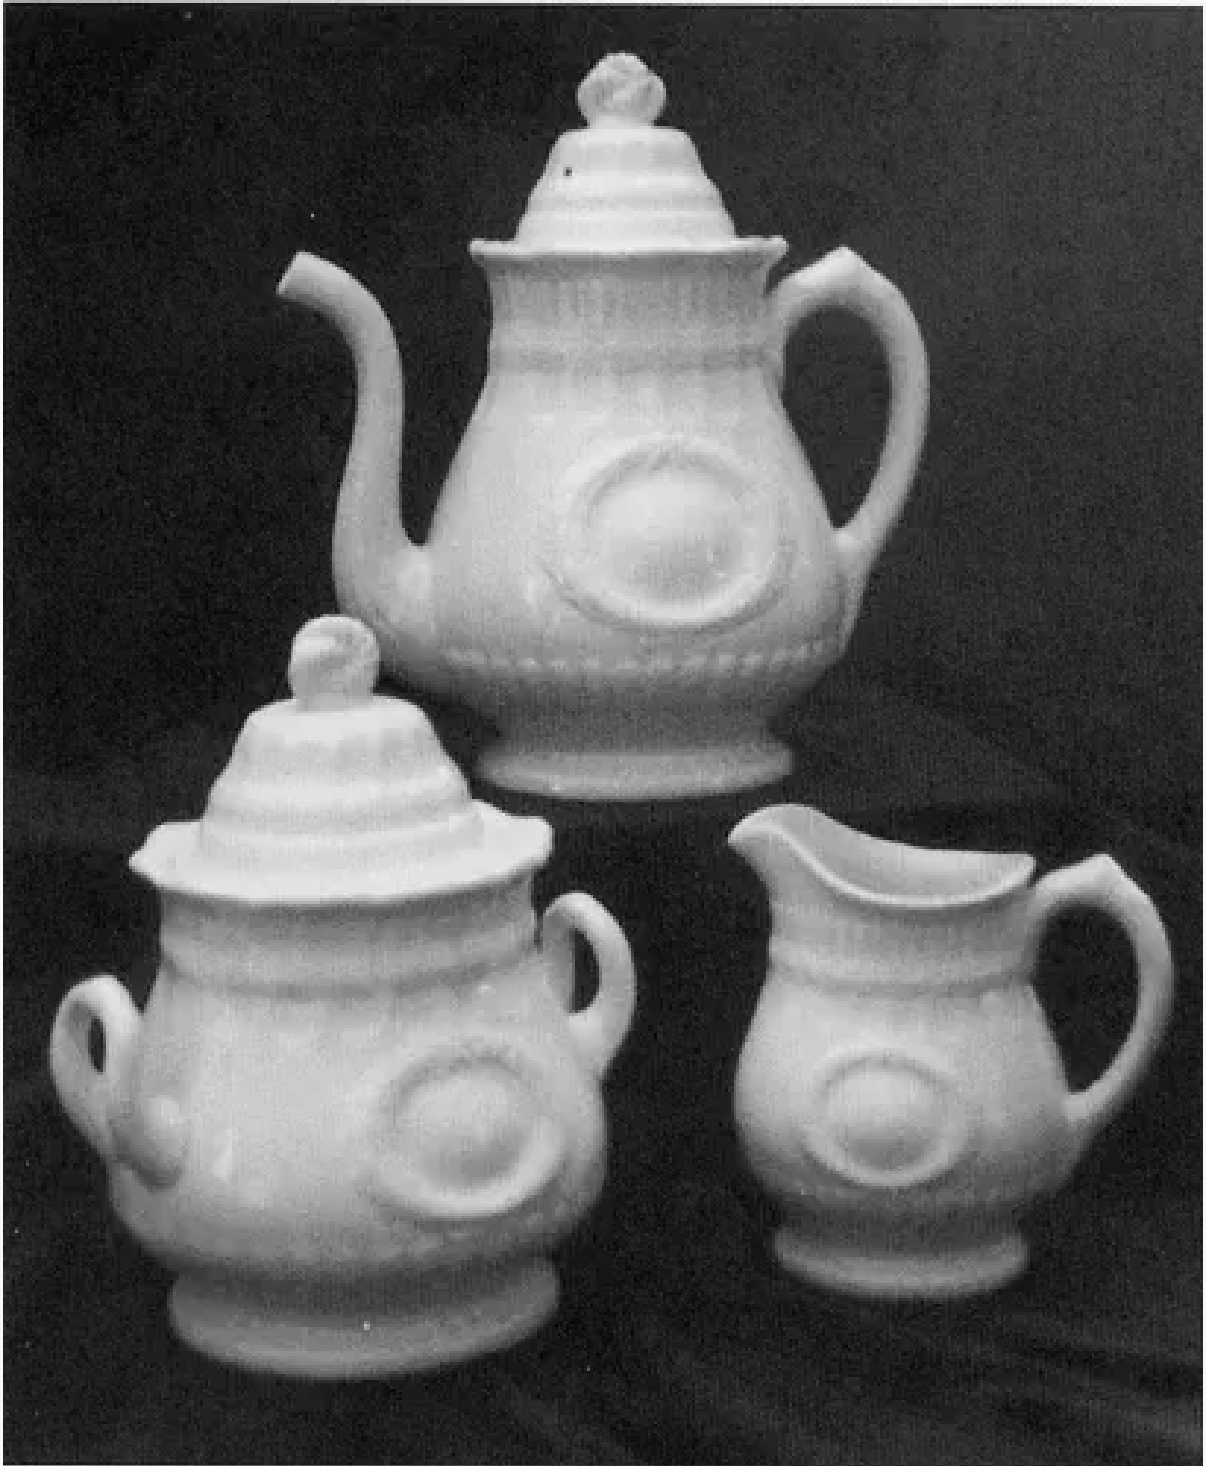

Victory Shape (Laurel Wreath) | Elsmore & Forster | Partial Tea Set | Collection | 002

Shape Name

Victory Shape (Laurel Wreath)

Potter Name

Elsmore & Forster

Photo Type

Collection - Photo

Item

Partial Tea Set

Notes

No waste bowl

Kew Registration

207201

[Enlarge Image](#)