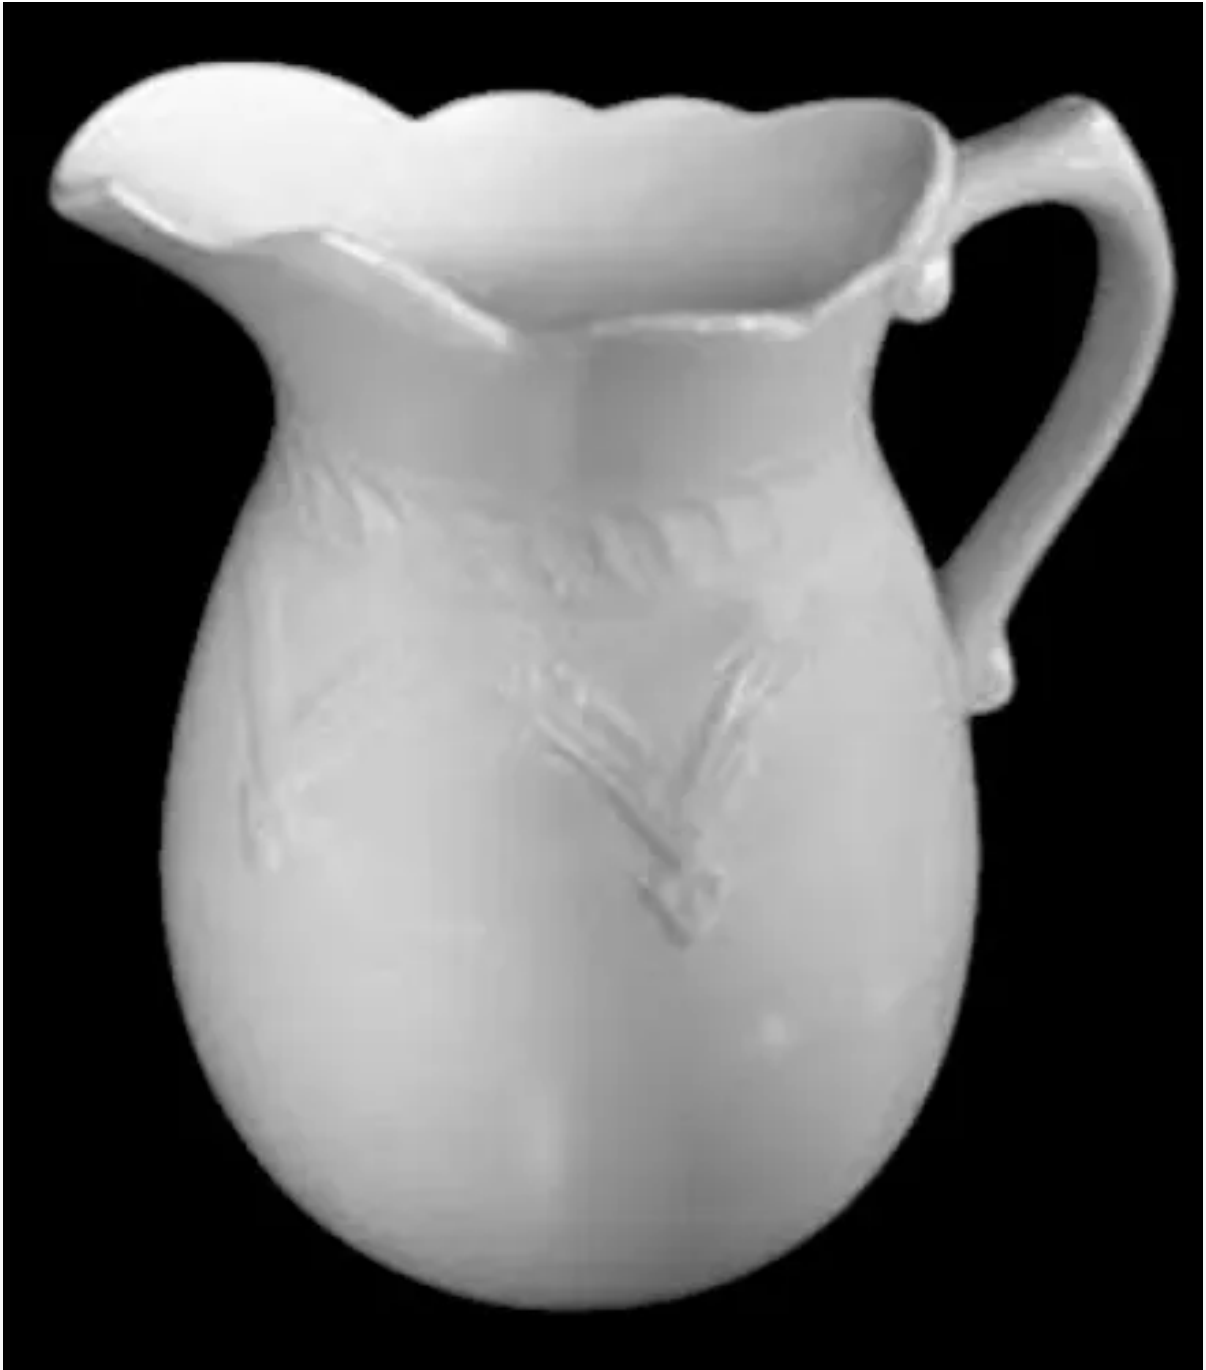

Unknown Tableware | West End Pottery Co. | Table Pitcher | Item | 001

Shape Name

Unknown Tableware

Potter Name

West End Pottery Co.

Photo Type

Item - Photo

Item

Pitcher - Table - Various Sizes

[Enlarge Image](#)

Associated Images

**Unknown Tableware | West End
Pottery Co. | Table Pitcher |
Mark | 002**