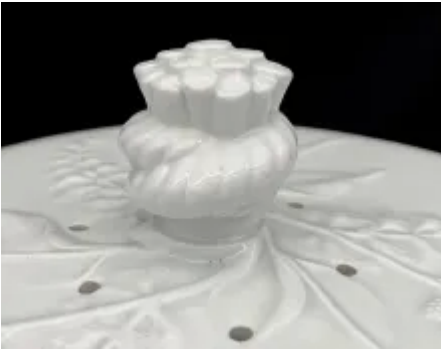

Unknown Tableware | James Dudson | Cheese Dish Dome and Underplate | Item | 001

Shape Name

Unknown Tableware

Potter Name

Dudson, James

Photo Type

Item - Photo

Item

Cheese Dish Dome and Underplate

[Enlarge Image](#)

Associated Images

**Unknown Tableware | James
Dudson | Cheese Dish Dome and
Underplate | Finial | 002**

**Unknown Tableware | James
Dudson | Cheese Dish
Underplate for Dome | Item |
001**

**Unknown Tableware | James
Dudson | Cheese Dish Dome and
Underplate | Item | 003**