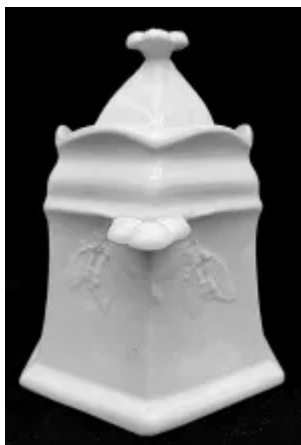

Twin Leaves | James Edwards | Sugar Bowl with Lid | Item | 008

Shape Name

[Twin Leaves](#)

Potter Name

[Edwards, James](#)

Photo Type

Item - Photo

Item

Sugar Bowl with Lid

Kew Registration

[80816](#)

[Enlarge Image](#)

Associated Images

**Twin Leaves | James Edwards |
Sugar Bowl with Lid | Mark |
010**

**Twin Leaves | James Edwards |
Sugar Bowl Lid | Item | 002**

**Twin Leaves | James Edwards |
Sugar Bowl with Lid | Handle |
009**

**Twin Leaves | James Edwards |
Sugar Bowl with Lid | Item | 002**