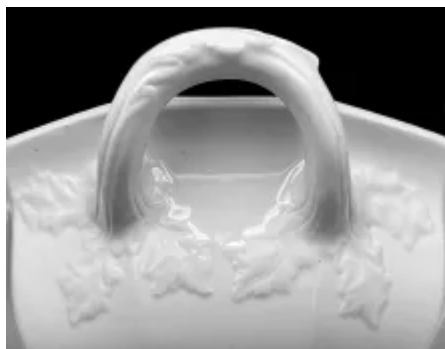

Twin Leaves | James Edwards | Sauce or Soup Tureen Base, Lid, and Underplate | Item | 002

Shape Name

[Twin Leaves](#)

Potter Name

[Edwards, James](#)

Photo Type

Item - Photo

Item

Sauce or Soup Tureen Base, Lid, and Underplate

Kew Registration

[80826](#)

[Enlarge Image](#)

Associated Images

**Twin Leaves | James Edwards |
Sauce or Soup Tureen Base, Lid,
and Underplate | Mark | 004**

**Twin Leaves | James Edwards |
Sauce or Soup Tureen
Underplate | Item | 002**

**Twin Leaves | James Edwards |
Sauce or Soup Tureen
Underplate | Mark | 001**

**Twin Leaves | James Edwards |
Sauce or Soup Tureen Base, Lid,
and Underplate | Handle | 003**