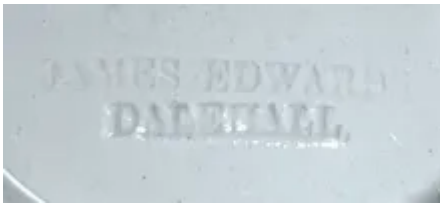

[Enlarge Image](#)

Associated Images