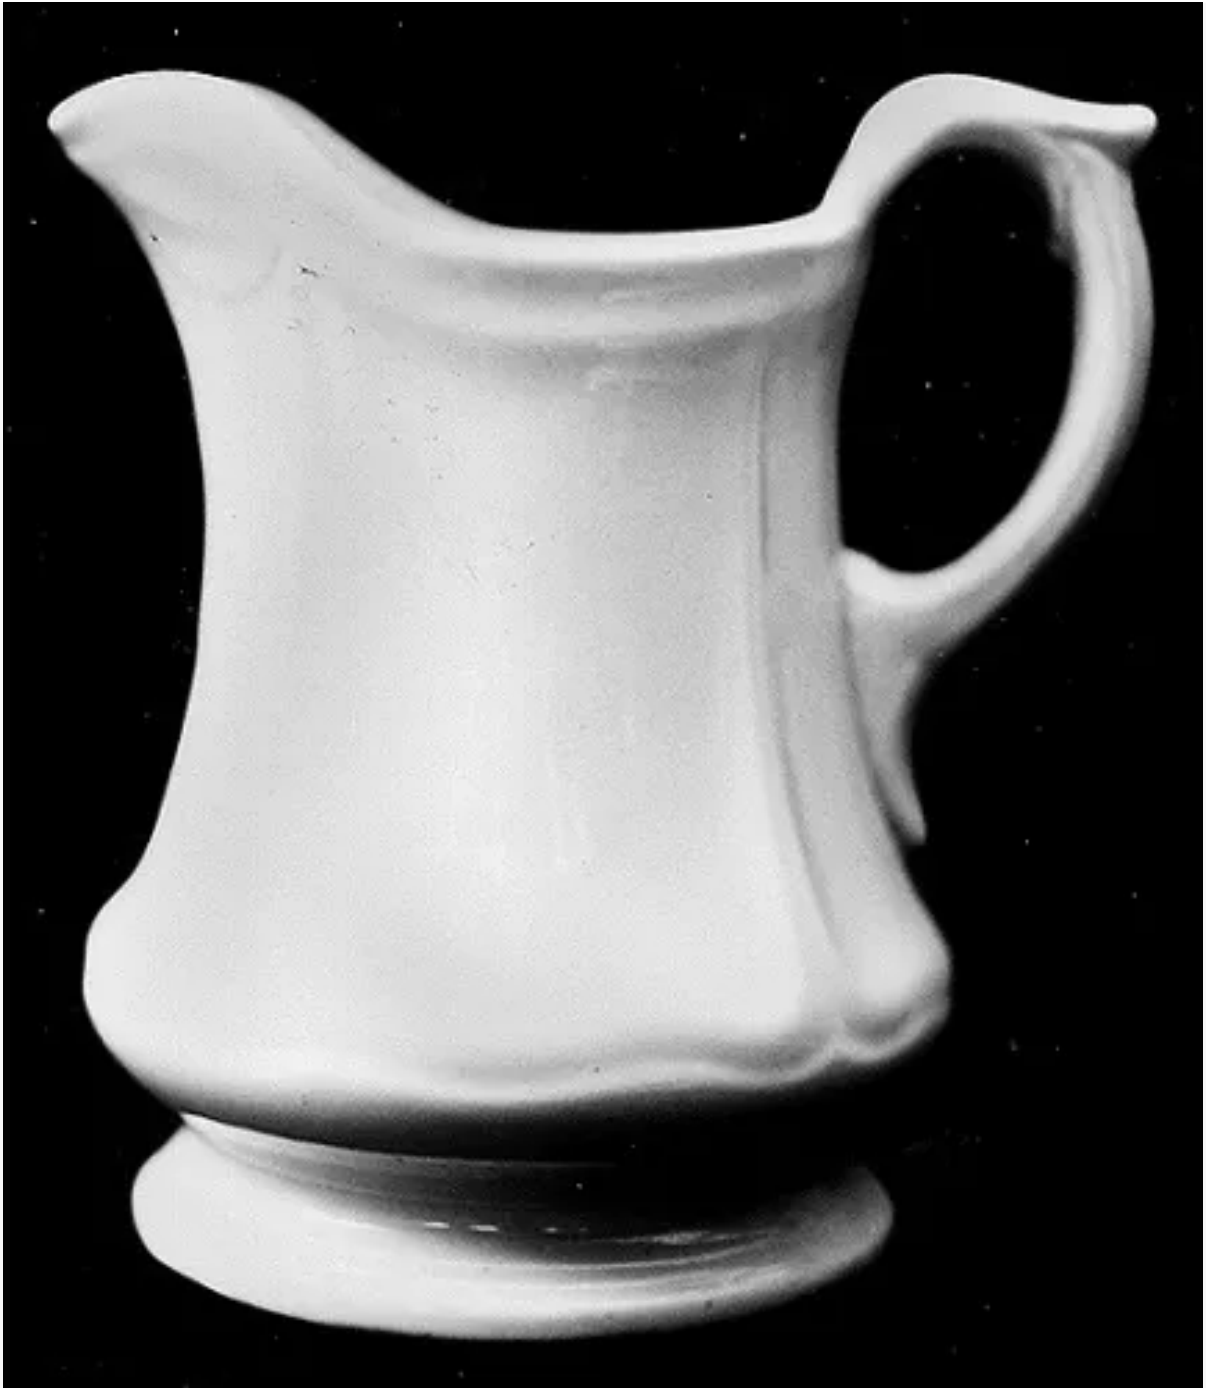

Triple Border | E. & C. Challinor | Table Pitcher | Item | 001

Shape Name

Triple Border

Potter Name

Challinor, E. & C. (& Co.)

Photo Type

Item - Photo

Item

Pitcher - Table - Various Sizes

[Enlarge Image](#)

Associated Images

**Triple Border | E. & C.
Challinor | Plate | MarkDrw |
002**