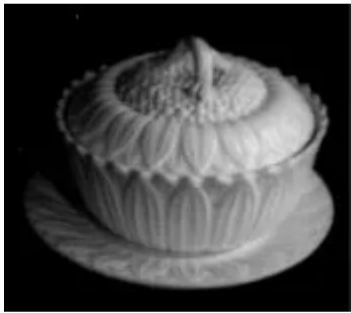

POTTER TRANSITIONS

Subsequent Potter Name: E. & C. Challinor
Years: From 1862 to 1891

Related Shapes

Baltic Shape

Columbia Shape

Decorative Leaf

Framed Leaf

Gothic

Loop and Dot

Triple Border

Unknown Tableware