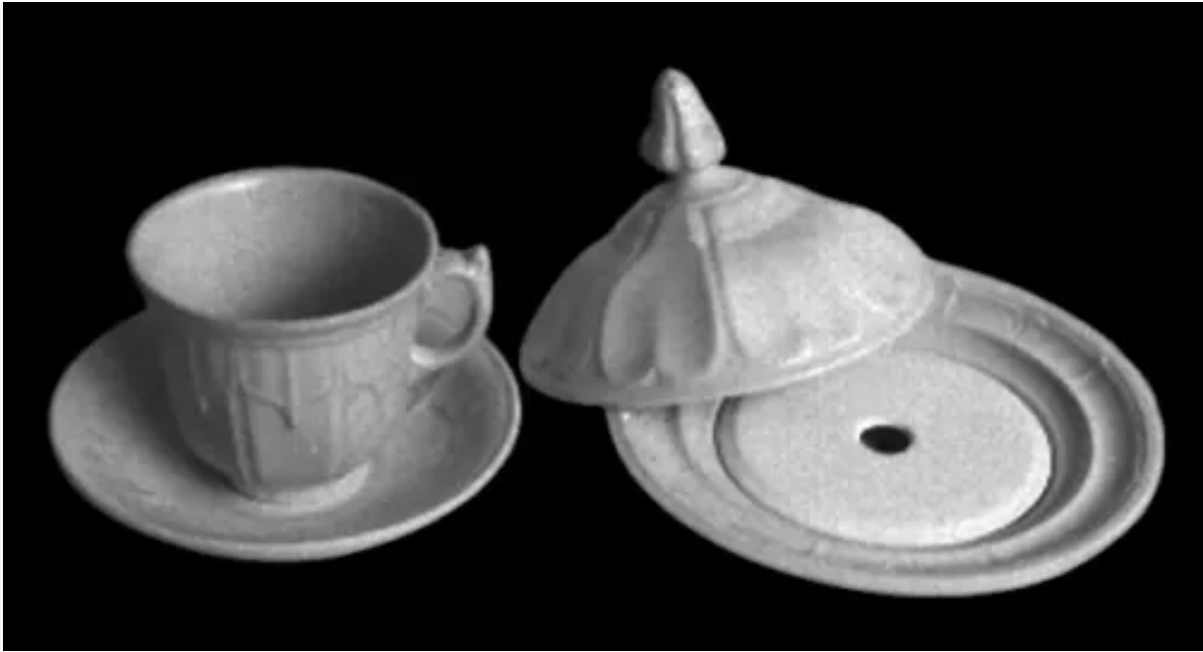

Sydenham Shape | Unspecified | Butter Dish with Base, Lid, and Insert | Collection | 002

Shape Name

Sydenham Shape

Potter Name

Unspecified

Photo Type

Collection - Photo

Item

Butter Dish with Base, Lid and Insert

Cup and Saucer - Handled

Kew Registration

96086

[Enlarge Image](#)