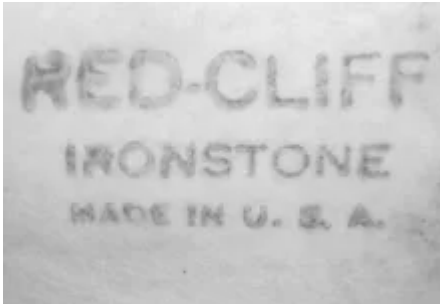

[Enlarge Image](#)

Associated Images