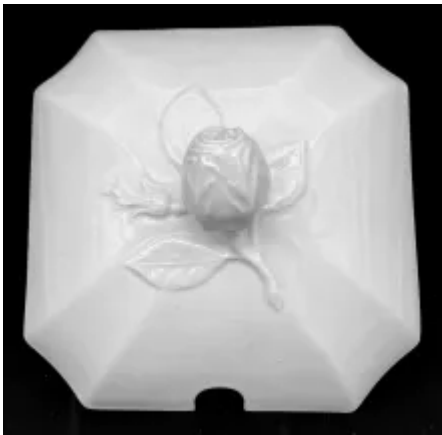

Square Flower | James Edwards | Sauce or Soup Tureen Base, Lid, and Underplate | Item | 003

Shape Name

[Square Flower](#)

Potter Name

[Edwards, James](#)

Photo Type

Item - Photo

Item

Sauce or Soup Tureen Base, Lid, and Underplate

Kew Registration

[56632](#)

[Enlarge Image](#)

Associated Images

**Square Flower | James Edwards
| Sauce or Soup Tureen
Underplate | Item | 005**

Square Flower | James Edwards
| Sauce or Soup Tureen Lid |
Item | 004

**Square Flower | James Edwards
| Sauce or Soup Tureen Base,
Lid, and Underplate | Finial |
004**

**Square Flower | James Edwards
| Sauce or Soup Tureen Base,
Lid, and Underplate | Item | 001**

**Square Flower | James Edwards
| Sauce or Soup Tureen Base,
Lid, and Underplate | Mark |
002**

**Square Flower | James Edwards
| Sauce or Soup Tureen Base,
Lid, and Underplate | Mark |
005**