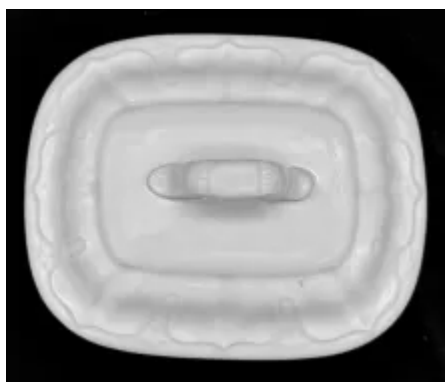

President Shape | John Edwards | Soap Box Base and Lid | Item | 002

Shape Name

President Shape

Potter Name

Edwards, John

Photo Type

Item - Photo

Item

Soap Box Base and Lid

Kew Registration

103103

[Enlarge Image](#)

Associated Images

**President Shape | John Edwards
| Soap Box Base and Lid | Item |
009**

President Shape | John Edwards
| Soap Box Lid | Item | 001

**President Shape | John Edwards
| Soap Box Base and Lid | Mark |
003**

**President Shape | John Edwards
| Soap Box Base and Lid | Item |
004**