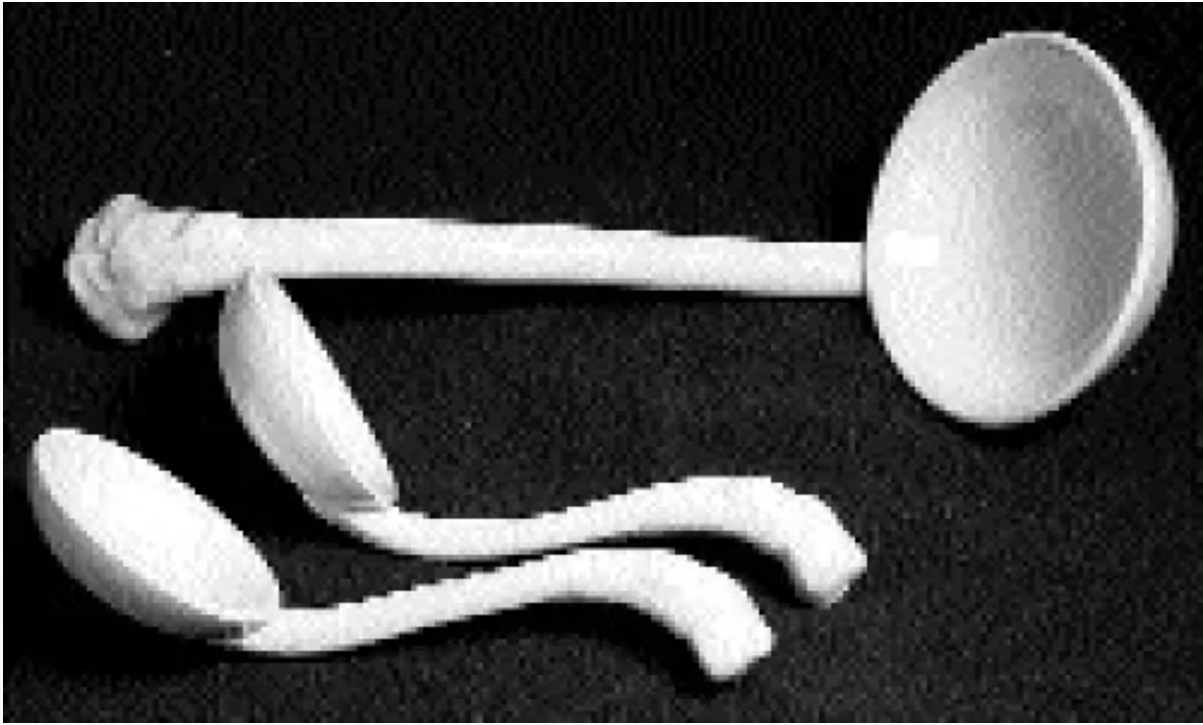

President Shape | John Edwards | Ladle (Sauce, Soup, or Chowder) | Collection | 001

Shape Name

[President Shape](#)

Potter Name

[Edwards, John](#)

Photo Type

Collection - Photo

Item

Ladle - Sauce, Soup, or Chowder

Kew Registration

[99188](#)

[Enlarge Image](#)