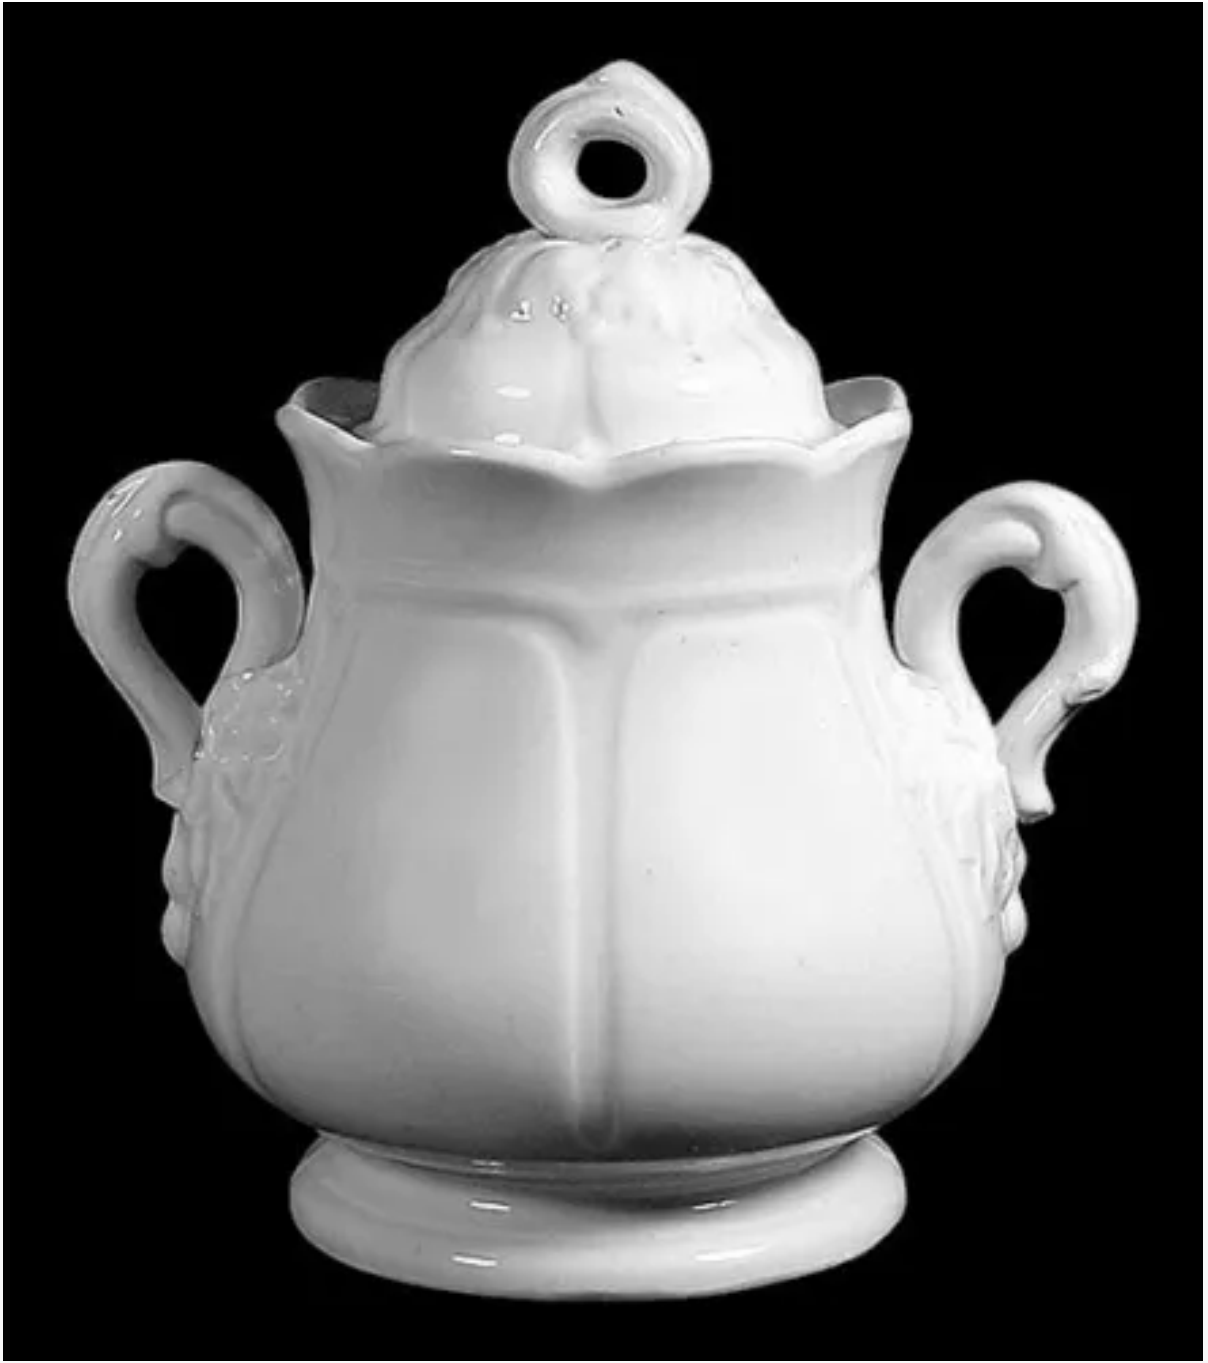

Pomegranate | Jacob Furnival | Sugar Bowl with Lid | Item | 002

Shape Name

[Pomegranate](#)

Potter Name

[Furnival, Jacob](#)

Photo Type

Item - Photo

Item

Sugar Bowl with Lid

[Enlarge Image](#)

Associated Images

**Pomegranate | Jacob Furnival |
Sugar Bowl with Lid | Mark |
001**