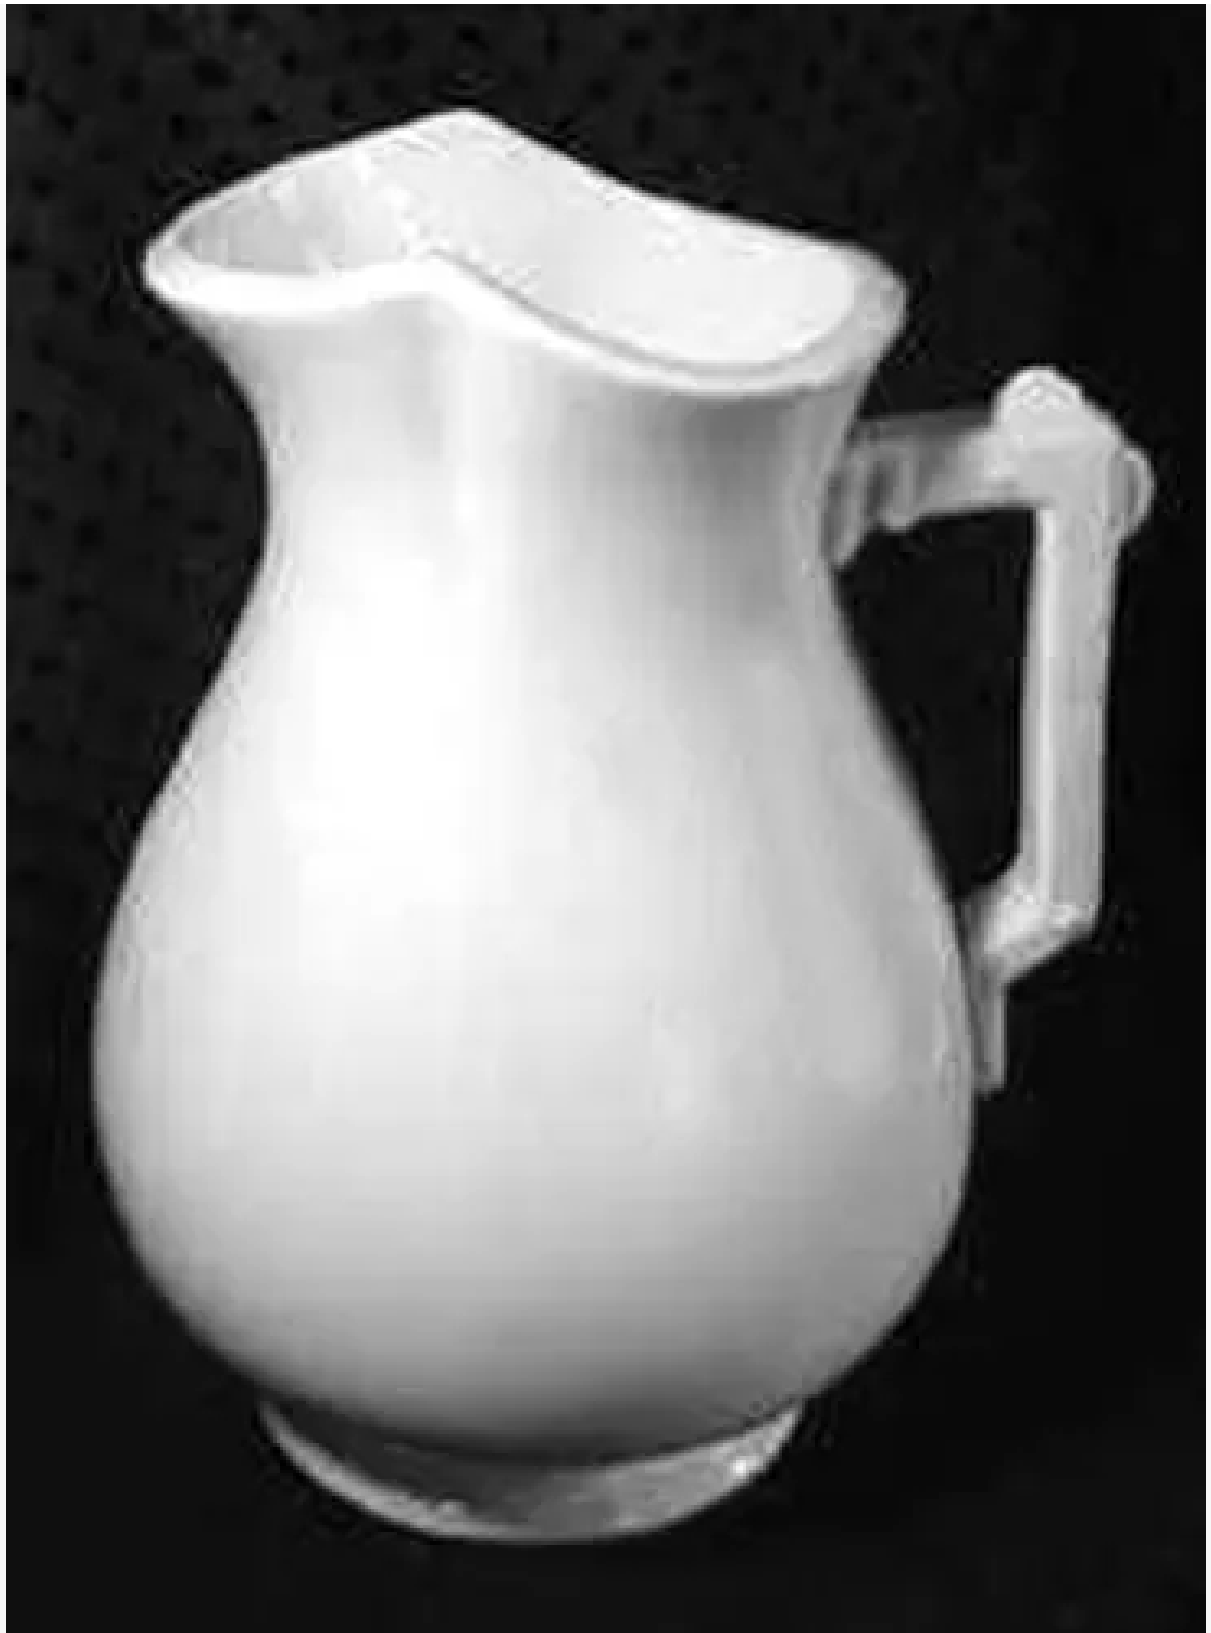

Plain | Mercer Pottery Co. | Table Pitcher | Item | 001

Shape Name

Plain

Potter Name

Mercer Pottery Co.

Photo Type

Item - Photo

Item

Pitcher - Table - Various Sizes

[Enlarge Image](#)

Associated Images

**Plain | Mercer Pottery Co. |
Table Pitcher | Mark | 003**

**Plain | Mercer Pottery Co. |
Table Pitcher | Handle | 002**