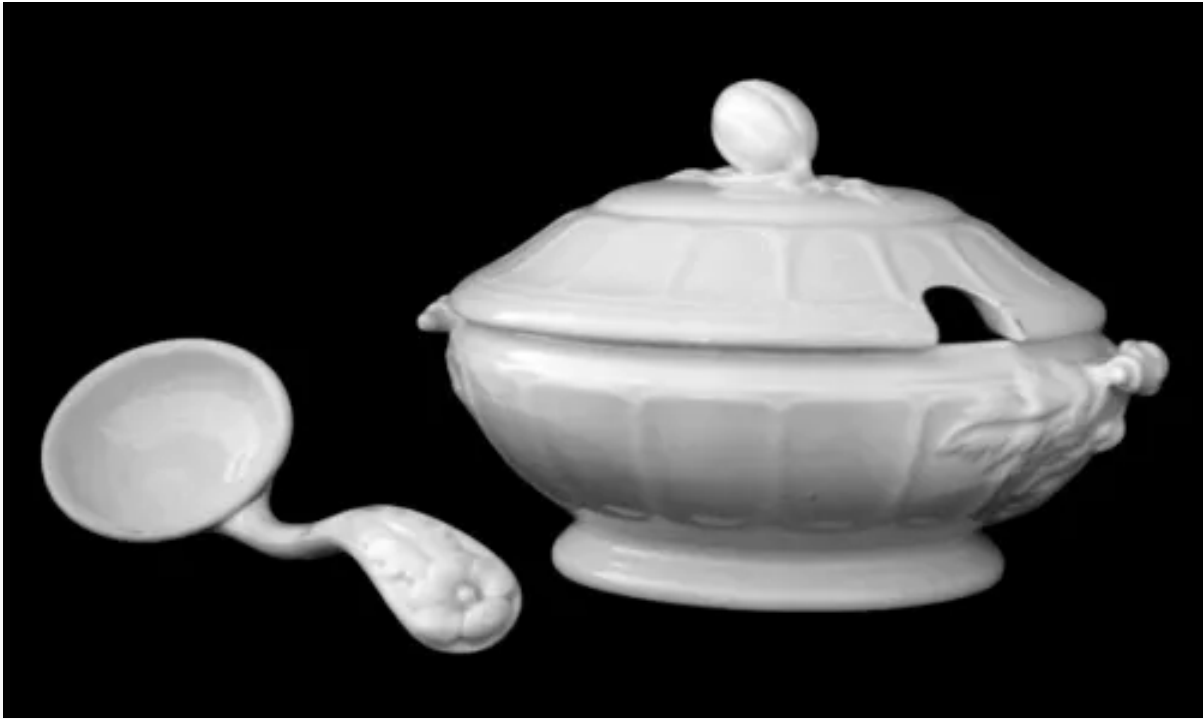

Paris Shape | John Alcock | Stew or Chowder Tureen Base, Lid, and Ladle | Item | 001

Shape Name

[Paris Shape](#)

Potter Name

[Alcock, John](#)

Photo Type

Item - Photo

Item

Stew or Chowder Tureen Base, Lid and Ladle

Parent Image

[Paris Shape | John Alcock | Stew or Chowder Tureen Base, Lid and Ladle |](#)

[Item | 001](#)

Kew Registration

[109738](#)

[Enlarge Image](#)