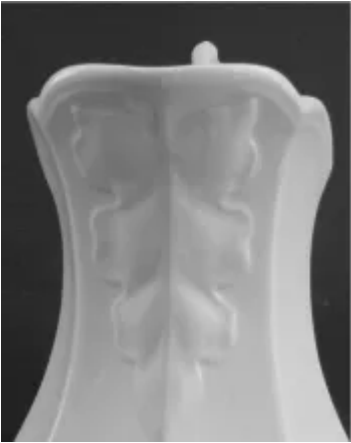

Paris Shape | John Alcock | Ewer | Item | 006

Shape Name

Paris Shape

Potter Name

Alcock, John

Photo Type

Item - Photo

Item

Ewer

[Enlarge Image](#)

Associated Images

**Paris Shape | John Alcock |
Ewer | Handle | 007**

**Paris Shape | John Alcock |
Ewer | Item | 001**

**Paris Shape | John Alcock |
Ewer | Mark | 008**

**Paris Shape | John Alcock |
Ewer | Embossing | 002**

**Paris Shape | John Alcock |
Ewer | Embossing | 004**