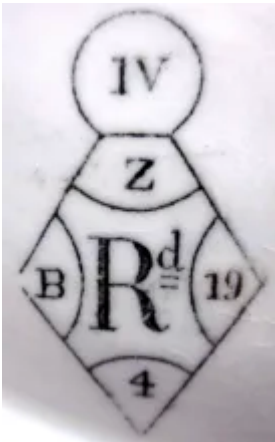

Hill Shape | Joseph Clementson | Relish Dish | Item | 001

Shape Name

Hill Shape

Potter Name

Clementson, Joseph

Photo Type

Item - Photo

Item

Relish Dish

Kew Registration

134556

[Enlarge Image](#)

Associated Images

Hill Shape | Joseph Clementson |
Relish Dish | Mark | 002