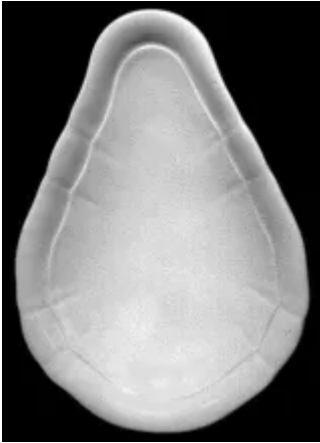

Shape Name

[Hebe Shape](#)

Potter Name

[Alcock, John](#)

Photo Type

Item - Photo

Item

Relish Dish

Kew Registration

[91124](#)

[Enlarge Image](#)

Associated Images

**Hebe Shape | John Alcock |
Relish Dish | Item | 001**

**Hebe Shape | John Alcock |
Relish Dish | KewDrw | 002**

Hebe Shape | John Alcock |
Relish Dish | Mark | 004