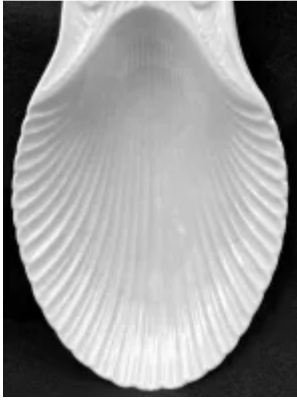

Clementson Bros.