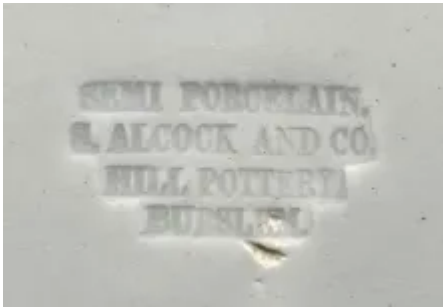

**Gothic | Samuel Alcock & Co. | Sauce or Soup
Tureen Base and Lid | Item | 002**

Shape Name

Gothic

Potter Name

Alcock, Samuel & Co.

Photo Type

Item - Photo

Item

Sauce or Soup Tureen Base and Lid

[Enlarge Image](#)

Associated Images

**Gothic | Samuel Alcock & Co. |
Sauce or Soup Tureen Base and
Lid | Handle | 004**

**Gothic | Samuel Alcock & Co. |
Sauce or Soup Tureen Base and
Lid | Mark | 001**