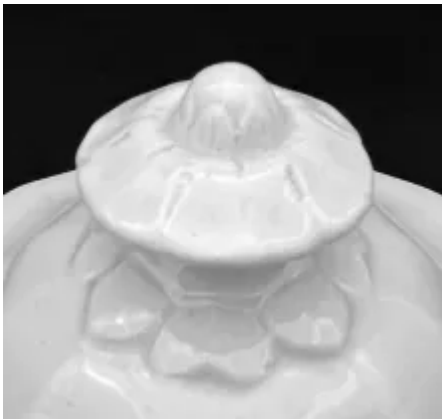

**Gothic | Samuel Alcock & Co. |
Butter Dish with Lid | Mark |
003**