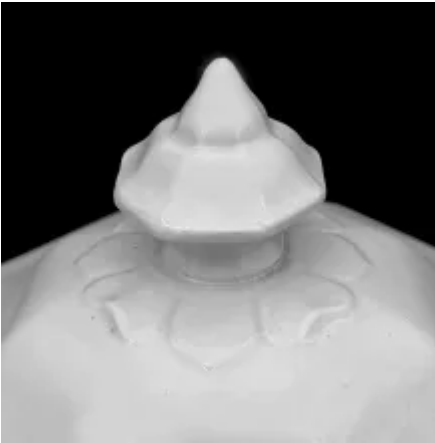

Gothic | J. Wedgwood | Vegetable Tureen Base and Lid | Item | 001

Shape Name

Gothic

Potter Name

Wedgwood, J.

Photo Type

Item - Photo

Item

Vegetable Tureen Base and Lid

[Enlarge Image](#)

Associated Images

**Gothic | J. Wedgwood |
Vegetable Tureen Base and Lid |
Finial | 002**

**Gothic | J. Wedgwood |
Vegetable Tureen Base and Lid |
Handle | 003**

**Gothic | J. Wedgwood |
Vegetable Tureen Base and Lid |
Mark | 004**