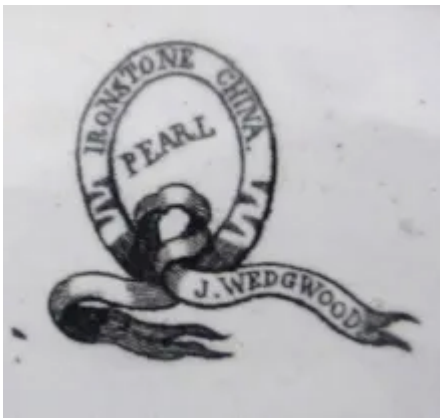

[Enlarge Image](#)

Associated Images