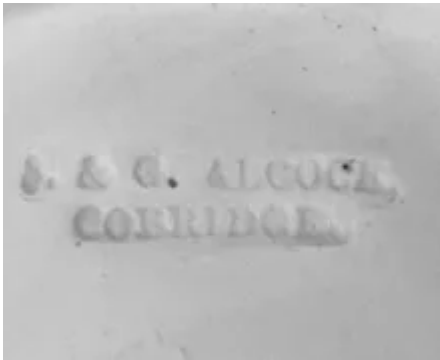

[Enlarge Image](#)

Associated Images