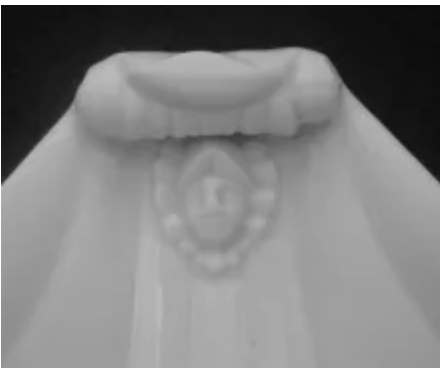

Gothic with Cameo | John Alcock | Relish Dish | Item | 004

Shape Name

Gothic with Cameo

Potter Name

Alcock, John

Photo Type

Item - Photo

Item

Relish Dish

[Enlarge Image](#)

Associated Images

**Gothic with Cameo | John
Alcock | Relish Dish | Handle |
002**

**Gothic with Cameo | John
Alcock | Relish Dish | Mark | 003**