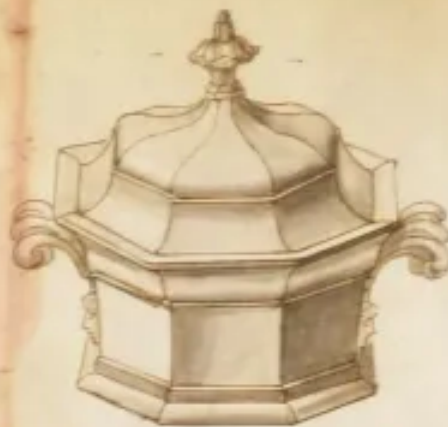

## **Photo Type**

**Kew - Item**

## **Item**

**Stew or Chowder Tureen Base and Lid**

## **Parent Image**

[Gothic with Cameo | James Edwards | Stew or Chowder Tureen Base and Lid |](#)

[Item | 001](#)

Class 4.  
James Edwards  
Burslem  
Staffordshire

---

45088

Cassarole all sizes

[Enlarge Image](#)