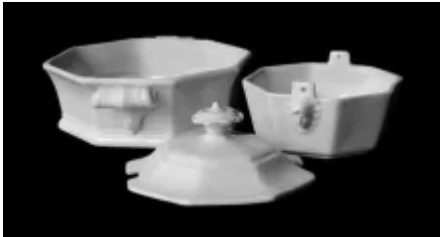

Gothic with Cameo | James Edwards | Butter Dish with Lid | Item | 001

Shape Name

[Gothic with Cameo](#)

Potter Name

[Edwards, James](#)

Photo Type

Item - Photo

Item

Butter Dish with Lid

Kew Registration

[44039](#)

[Enlarge Image](#)

Associated Images

Gothic with Cameo | James
Edwards | Butter Dish with Lid |
Mark | 004

**Gothic with Cameo | James
Edwards | Butter Dish with Lid |
Mark | 003**

**Gothic with Cameo | James
Edwards | Butter Dish with Lid |
Item | 002**