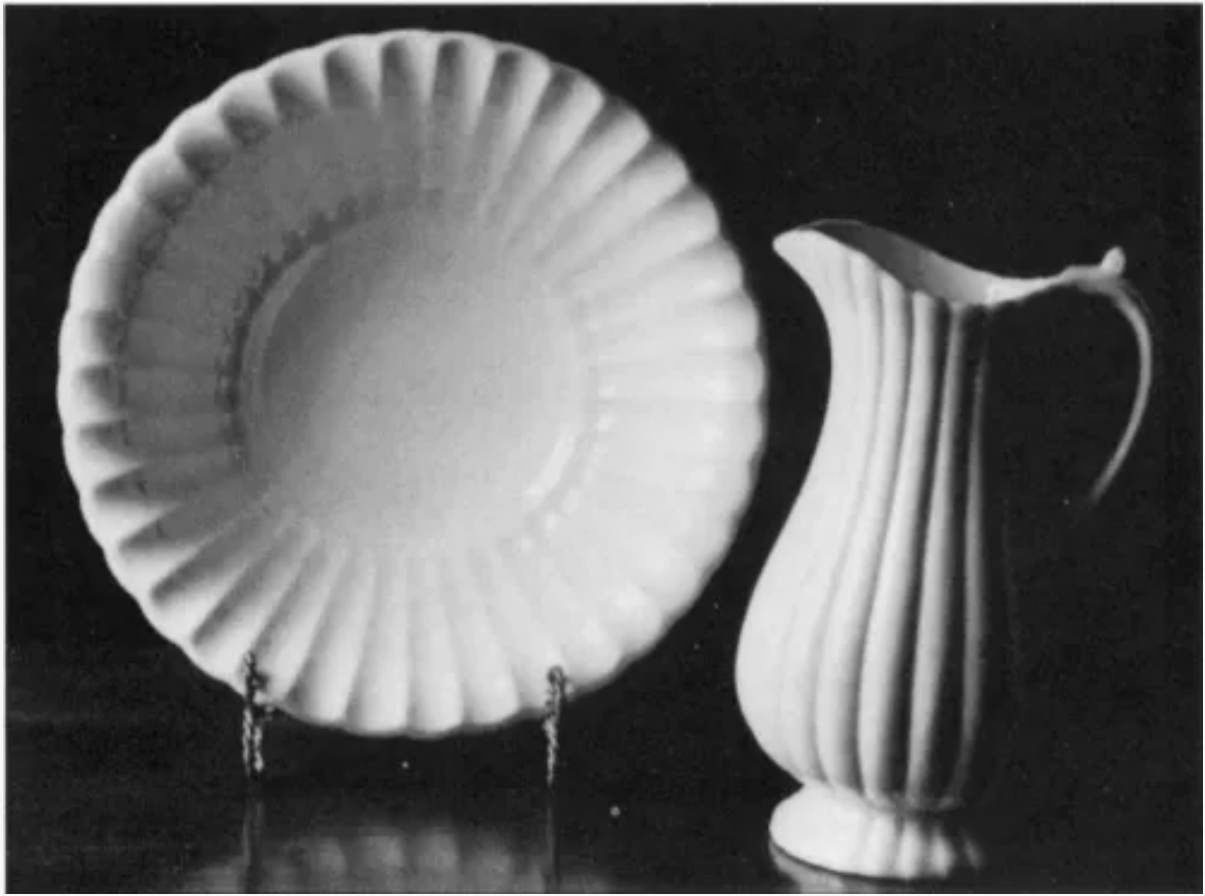

[Enlarge Image](#)