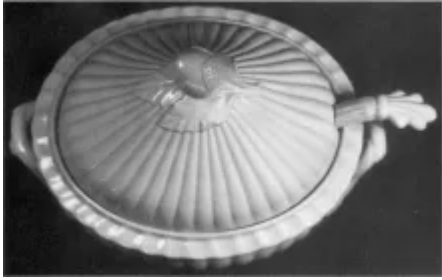

Full Ribbed | J. W. Pankhurst (& Co.) | Sauce or Soup Tureen Base, Lid, Underplate, and Ladle | Item | 001

Shape Name

Full Ribbed

Potter Name

Pankhurst, J. W. (& Co.)

Photo Type

Item - Photo

Item

Sauce or Soup Tureen Base, Lid, Underplate and Ladle

[Enlarge Image](#)

Associated Images

**Full Ribbed | J. W. Pankhurst
(& Co.) | Sauce or Soup Tureen
Base, Lid, Underplate, and
Ladle | ItemDraw | 001**

**Full Ribbed | J. W. Pankhurst
(& Co.) | Sauce or Soup Tureen
Base and Lid | Item | 001**