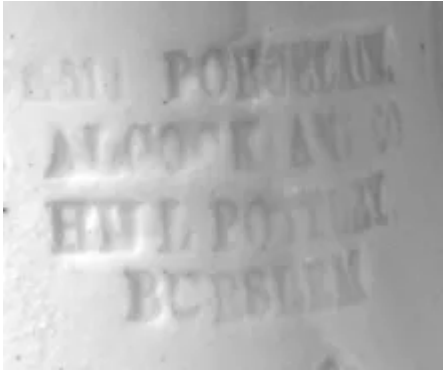

Framed Leaf | Samuel Alcock & Co. | Vegetable Tureen Base and Lid | Item | 001

Shape Name

[Framed Leaf](#)

Potter Name

[Alcock, Samuel & Co.](#)

Photo Type

Item - Photo

Item

Vegetable Tureen Base and Lid

[Enlarge Image](#)

Associated Images

**Framed Leaf | Samuel Alcock &
Co. | Vegetable Tureen Base |
Mark | 001**